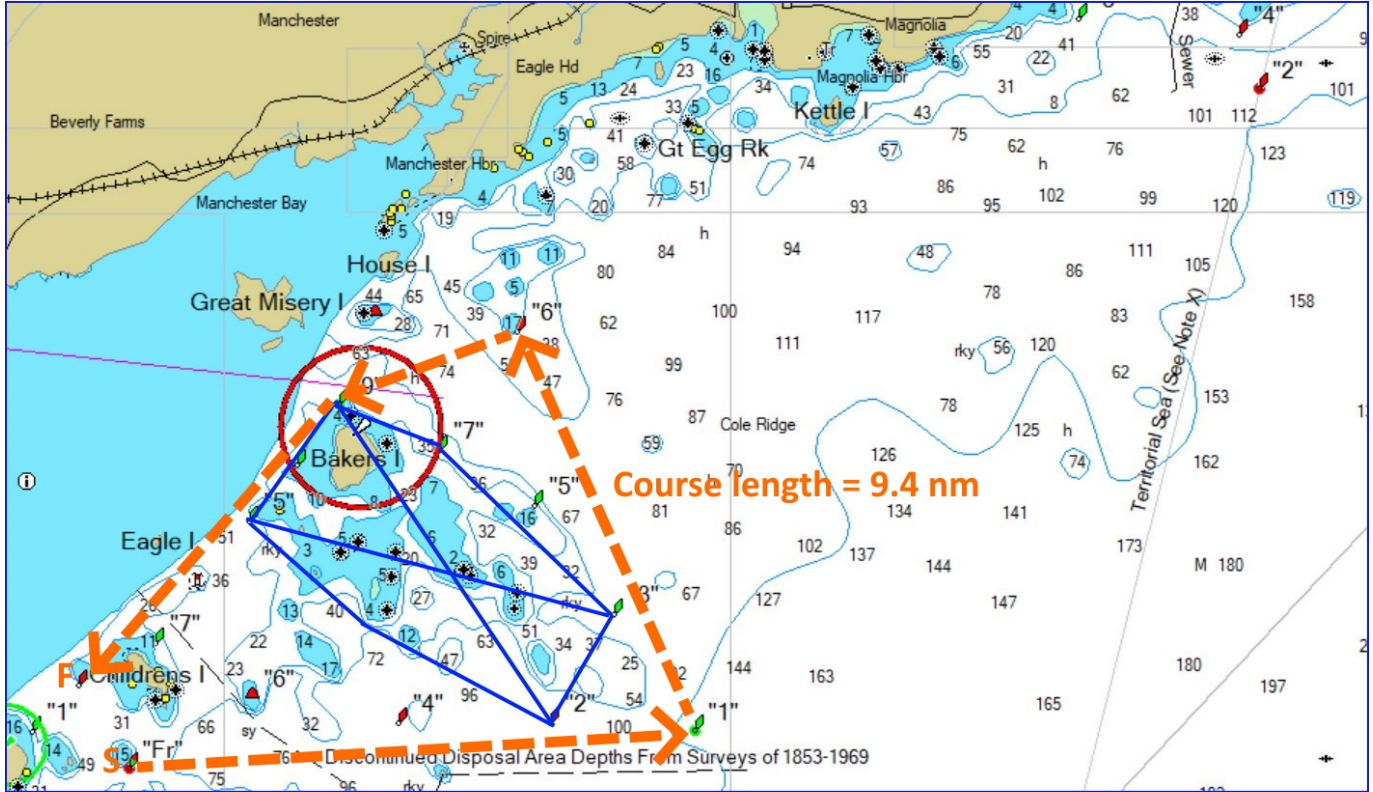

# North Sails Rally Course - North

## N-1

Distance = 9.4 nm

## N-2

Distance = 16.6 nm