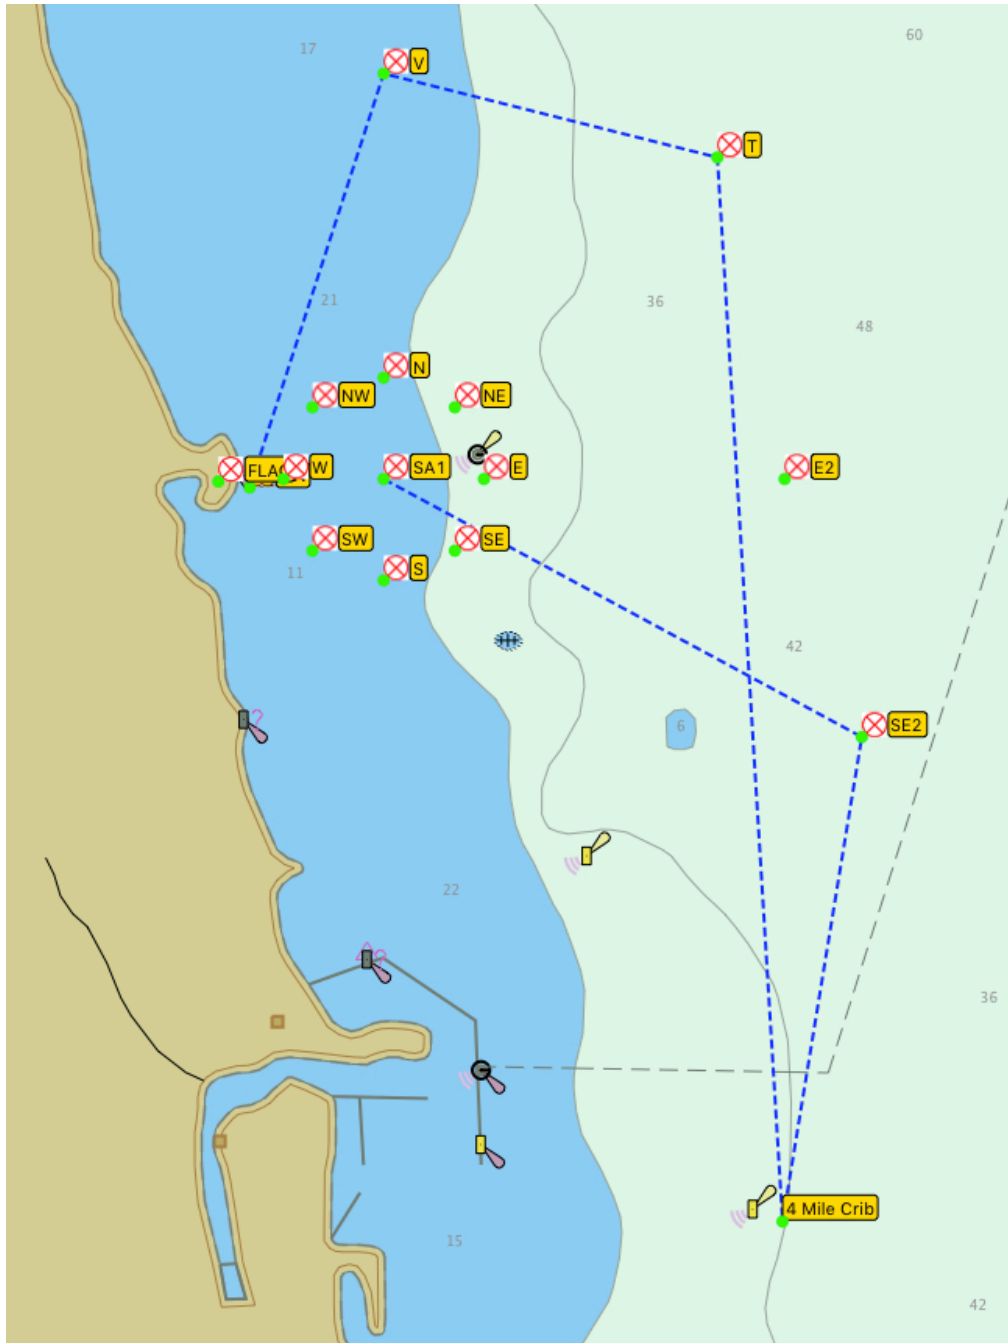

CHICAGO CORINTHIAN YACHT CLUB

SAILING INSTRUCTIONS

AMENDMENT #1

-- FALL CLOSER Distance Regatta --

September 30, 2023

COURSE "SE" (21.33NM)