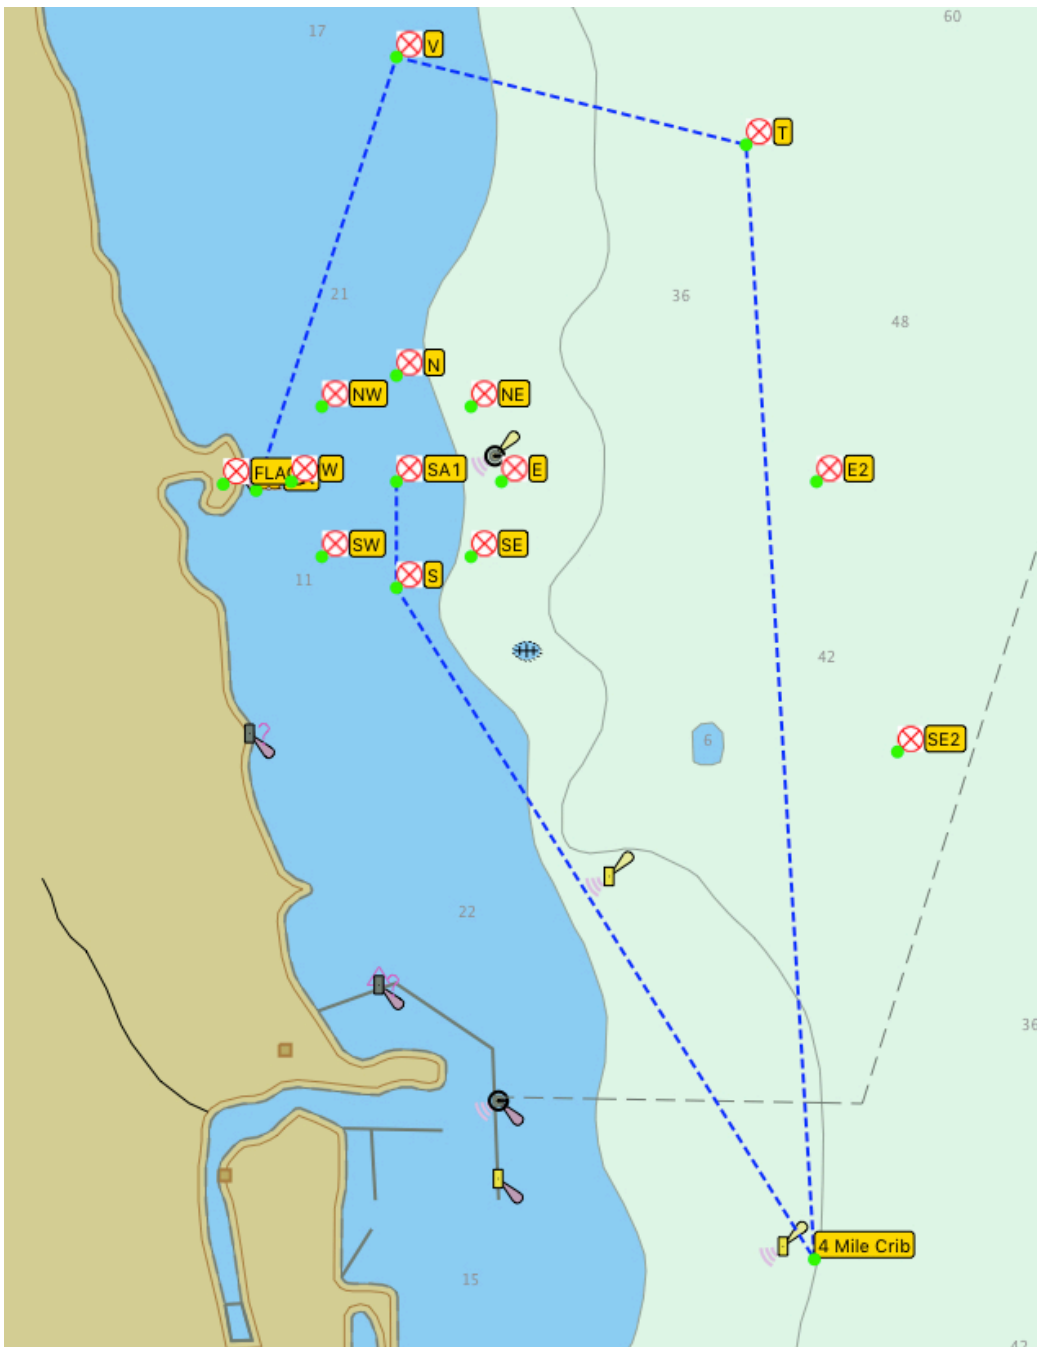

E:	SA1 > E2 > SE2 > R4 > 4 Mile Crib > NW "P" > FIN	(23.95 NM, STARBOARD)
N:	SA1 > V > T > SE2 > 4 Mile Crib > NW "P" > FIN	(21.33 NM, STARBOARD)
NE:	SA1 > T > SE2 > 4 Mile Crib > NW "P" > FIN	(19.21 NM, STARBOARD)
NE-:	SA1 > T > SE2 > Dever Crib > NW "P" > FIN	(14.64 NM, STARBOARD)
NW:	SA1 > NW > V > SE2 > 4 Mile Crib > NW "P" > FIN	(20.69 NM, STARBOARD)
S:	SA1 > S > 4 Mile Crib > T > V > FIN	(20.01 NM, PORT)
S-:	SA1 > S > SE2 > V > FIN	(13.76 NM, PORT)
SE:	SA1 > SE2 "S" > 4 Mile Crib "S" > T > V > FIN	(21.33 NM) PORT
SW:	SA1 > SW > 4 Mile Crib > T > V > FIN	(20.49 NM, PORT)
W:	SA1 > W > V > T > SE2 > 4 Mile Crib > NW "P" > FIN	(22.17 NM, STARBOARD)

-- FALL CLOSER Distance Regatta --

September 30, 2023

COURSE "NW" (20.69NM)

CHICAGO CORINTHIAN YACHT CLUB

SAILING INSTRUCTIONS

AMENDMENT #1

-- FALL CLOSER Distance Regatta --

September 30, 2023

COURSE "S" (20.01NM)

CHICAGO CORINTHIAN YACHT CLUB

SAILING INSTRUCTIONS

AMENDMENT #1

-- FALL CLOSER Distance Regatta --

September 30, 2023

COURSE "S-" (13.76NM)

CHICAGO CORINTHIAN YACHT CLUB

-- FALL CLOSER Distance Regatta --

September 30, 2023

COURSE "SW" (20.49NM)

CHICAGO CORINTHIAN YACHT CLUB

SAILING INSTRUCTIONS

AMENDMENT #1

-- FALL CLOSER Distance Regatta --

September 30, 2023