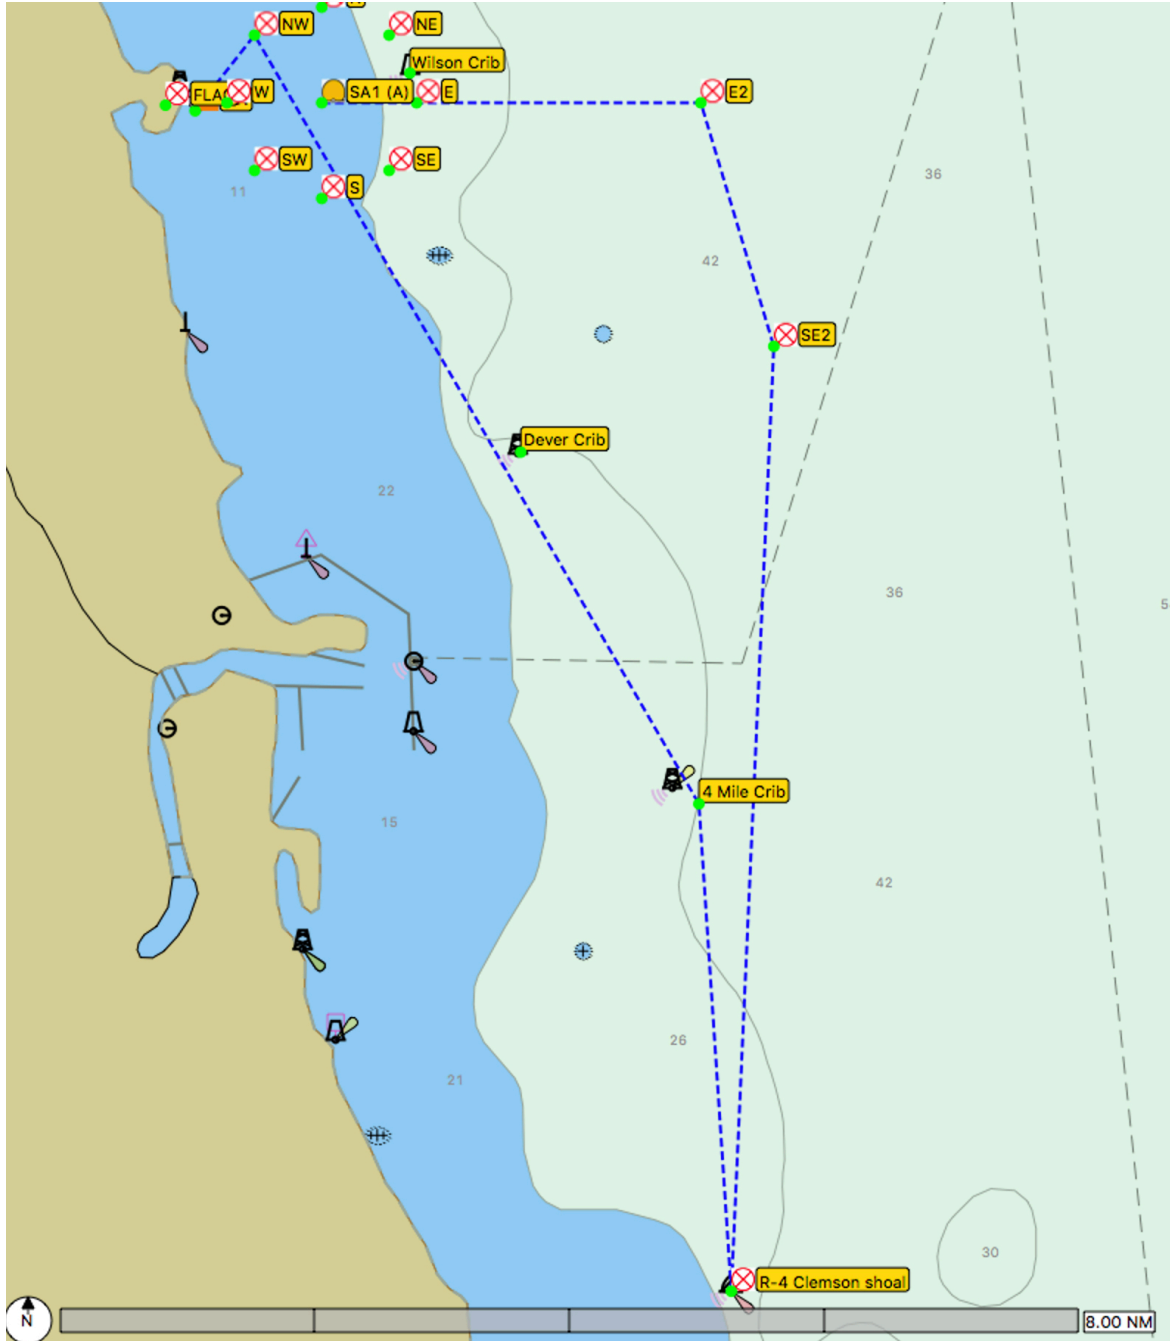

CHICAGO CORINTHIAN YACHT CLUB

SAILING INSTRUCTIONS

AMENDMENT #1

-- FALL CLOSER Distance Regatta --

September 30, 2023

This Race is designed to provide outstanding competition for boats wishing to race medium and long distance. Please join us for fun fall competitive racing along Chicago's lakefront!

4. GOVERNMENT MARKS UTILIZED

NOTE: LAT / LONG in DEGREES & SECONDS			
USCG Marks	Approximate Latitude/Longitude		USCG Light List #
Dever Crib	N41-55-00	W087-34-18	20040
4 Mile Crib	N41-52-24	W087-32-42	19925
Clemson Shoals 'R-4' #4	N41-48-24.593	W087-32-04.756	19910

SAILING INSTRUCTIONS

AMENDMENT #1

-- FALL CLOSER Distance Regatta --

September 30, 2023

• START & FINISH MARK DETAILS

CHICAGO CORINTHIAN YACHT CLUB

SAILING INSTRUCTIONS

AMENDMENT #1

-- FALL CLOSER Distance Regatta --

September 30, 2023

COURSE "E" (23.95NM)

CHICAGO CORINTHIAN YACHT CLUB

SAILING INSTRUCTIONS

AMENDMENT #1

-- FALL CLOSER Distance Regatta --

September 30, 2023