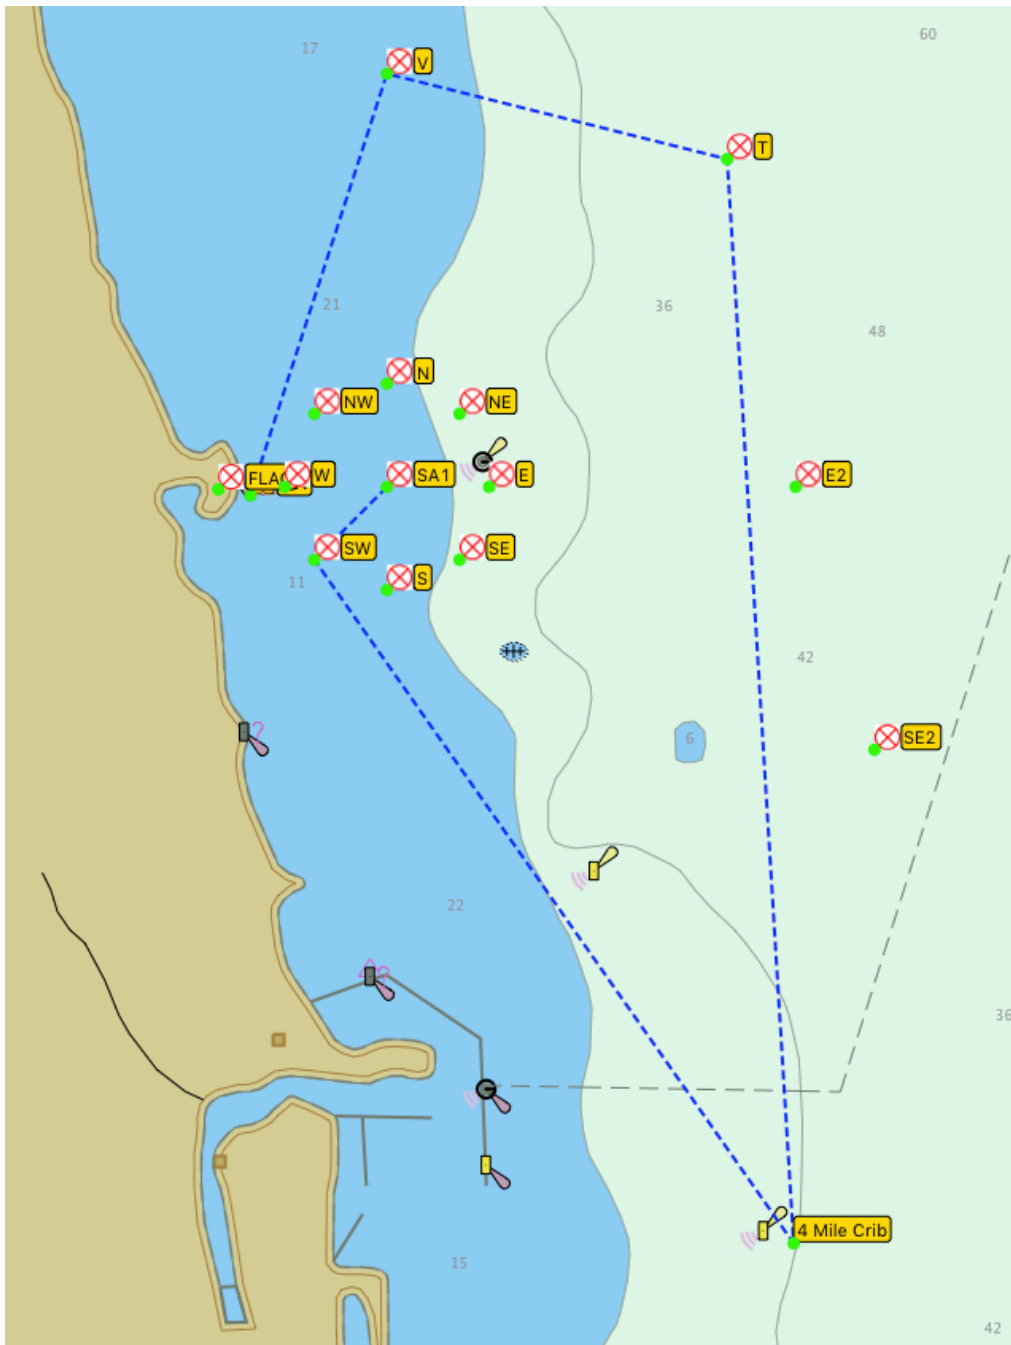

-- FALL CLOSER Distance Regatta --

September 30, 2023

COURSE "NW" (20.69NM)

CHICAGO CORINTHIAN YACHT CLUB

SAILING INSTRUCTIONS

AMENDMENT #1

-- FALL CLOSER Distance Regatta --

September 30, 2023

SAILING INSTRUCTIONS

AMENDMENT #1

-- FALL CLOSER Distance Regatta --

September 30, 2023

COURSE "SE" (21.33NM)

CHICAGO CORINTHIAN YACHT CLUB

SAILING INSTRUCTIONS

AMENDMENT #1

-- FALL CLOSER Distance Regatta --

September 30, 2023

COURSE "SW" (20.49NM)

CHICAGO CORINTHIAN YACHT CLUB

SAILING INSTRUCTIONS

AMENDMENT #1

-- FALL CLOSER Distance Regatta --

September 30, 2023

COURSE "W" (22.17NM)

CHICAGO CORINTHIAN YACHT CLUB

SAILING INSTRUCTIONS

AMENDMENT #1

-- **FALL CLOSER Distance Regatta** --

September 30, 2023