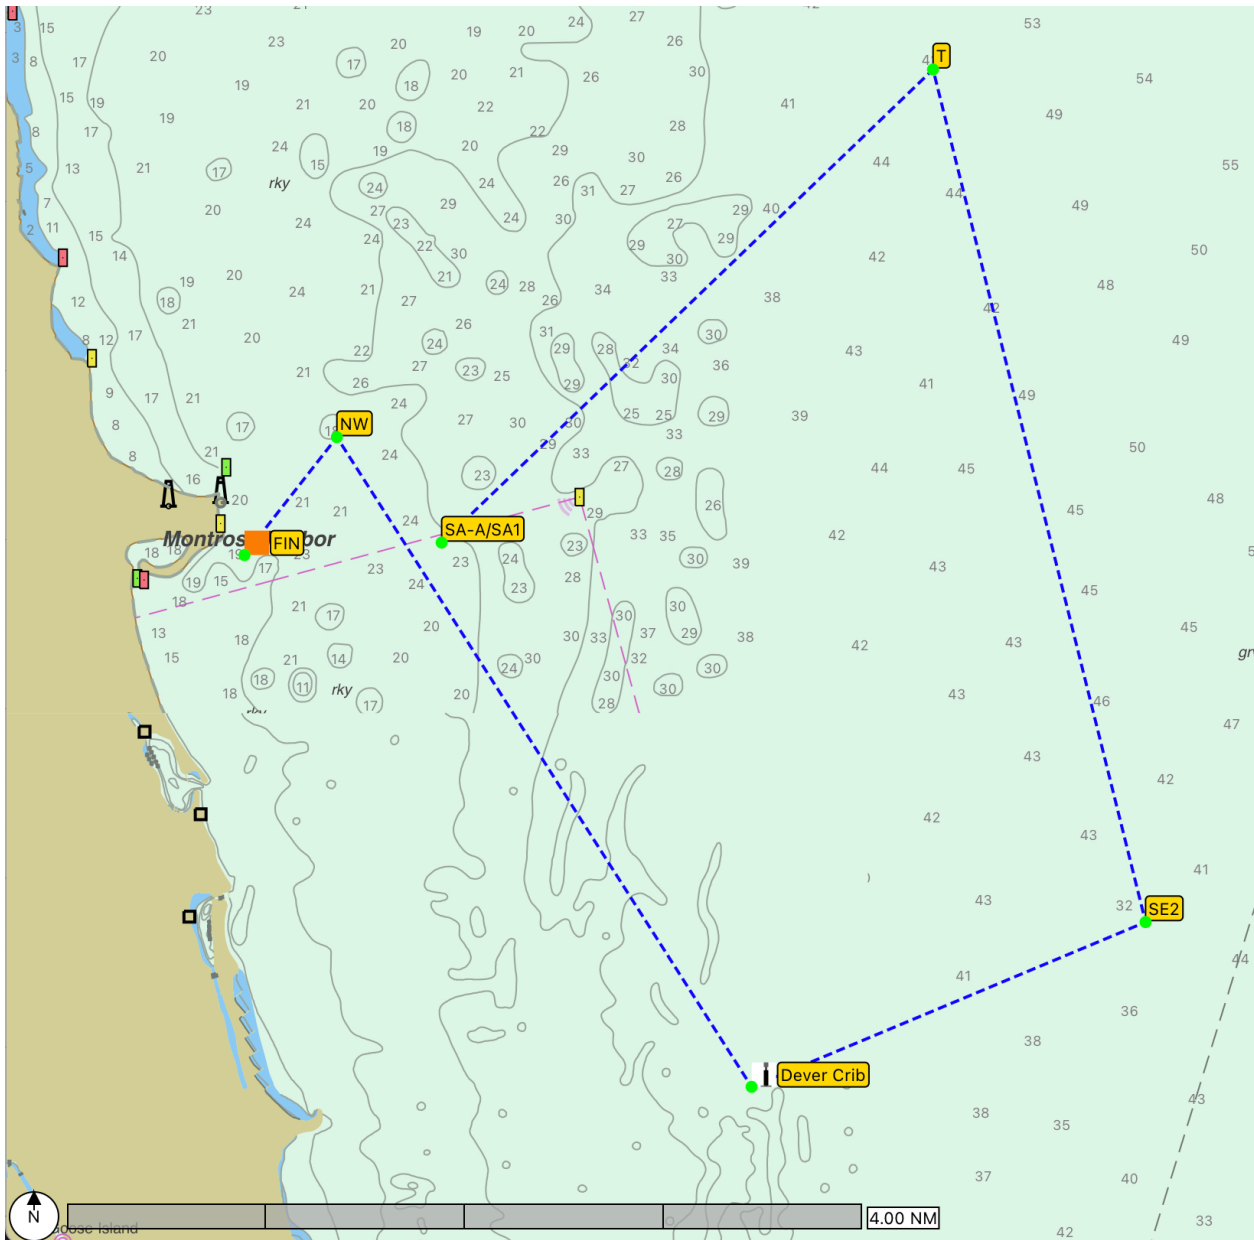

-- FALL CLOSER Distance Regatta --

September 30, 2023

COURSE "E" (23.95NM)

CHICAGO CORINTHIAN YACHT CLUB

SAILING INSTRUCTIONS

AMENDMENT #1

-- FALL CLOSER Distance Regatta --

September 30, 2023

COURSE "N" (21.33NM)

CHICAGO CORINTHIAN YACHT CLUB

SAILING INSTRUCTIONS

AMENDMENT #1

-- FALL CLOSER Distance Regatta --

September 30, 2023

COURSE "NE" (19.21NM)

CHICAGO CORINTHIAN YACHT CLUB

SAILING INSTRUCTIONS

AMENDMENT #1

-- FALL CLOSER Distance Regatta --

September 30, 2023

COURSE "NE-" (14.64NM)

CHICAGO CORINTHIAN YACHT CLUB

SAILING INSTRUCTIONS

AMENDMENT #1

-- FALL CLOSER Distance Regatta --

September 30, 2023

COURSE "NW" (20.69NM)

CHICAGO CORINTHIAN YACHT CLUB

SAILING INSTRUCTIONS

AMENDMENT #1

-- FALL CLOSER Distance Regatta --

September 30, 2023