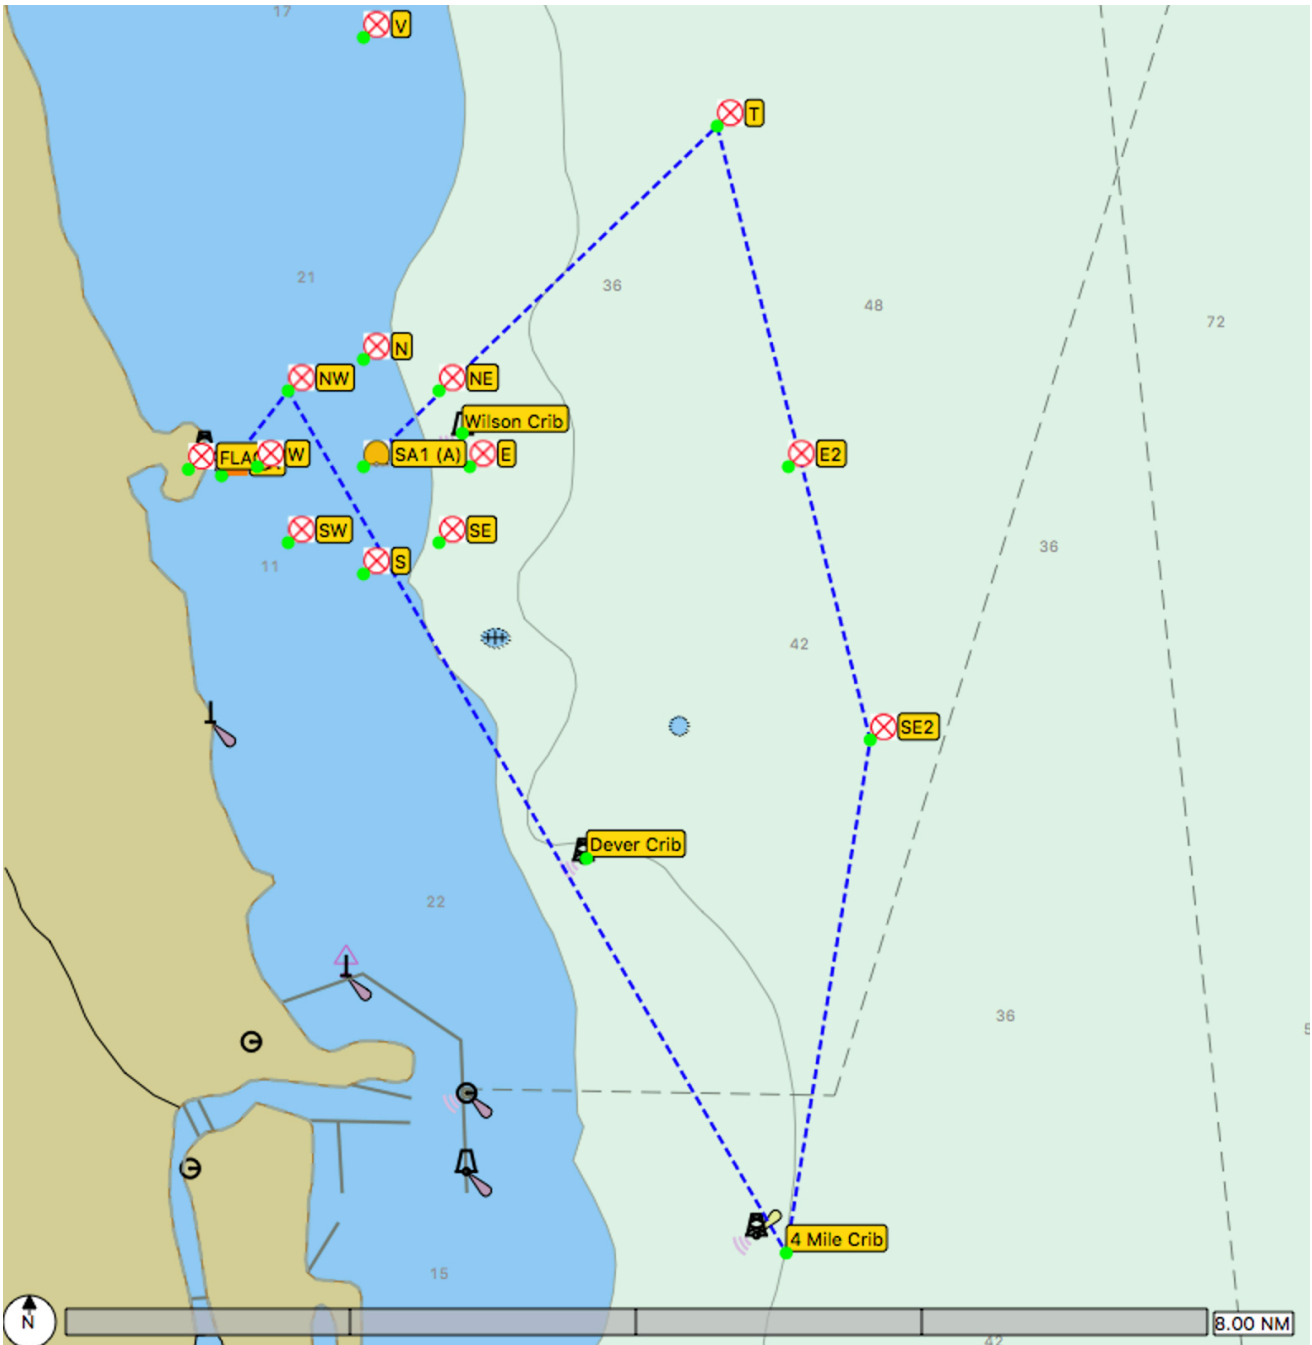

-- FALL CLOSER Distance Regatta --

September 30, 2023

COURSE "E" (23.95NM)

CHICAGO CORINTHIAN YACHT CLUB

SAILING INSTRUCTIONS

AMENDMENT #1

-- FALL CLOSER Distance Regatta --

September 30, 2023

COURSE "N" (21.33NM)

CHICAGO CORINTHIAN YACHT CLUB

SAILING INSTRUCTIONS

AMENDMENT #1

-- FALL CLOSER Distance Regatta --

September 30, 2023

COURSE "NE" (19.21NM)

CHICAGO CORINTHIAN YACHT CLUB

SAILING INSTRUCTIONS

AMENDMENT #1

-- FALL CLOSER Distance Regatta --

September 30, 2023

COURSE "NE-" (14.64NM)

CHICAGO CORINTHIAN YACHT CLUB

SAILING INSTRUCTIONS

AMENDMENT #1

-- FALL CLOSER Distance Regatta --

September 30, 2023

COURSE "NW" (20.69NM)

CHICAGO CORINTHIAN YACHT CLUB

SAILING INSTRUCTIONS

AMENDMENT #1

-- FALL CLOSER Distance Regatta --

September 30, 2023