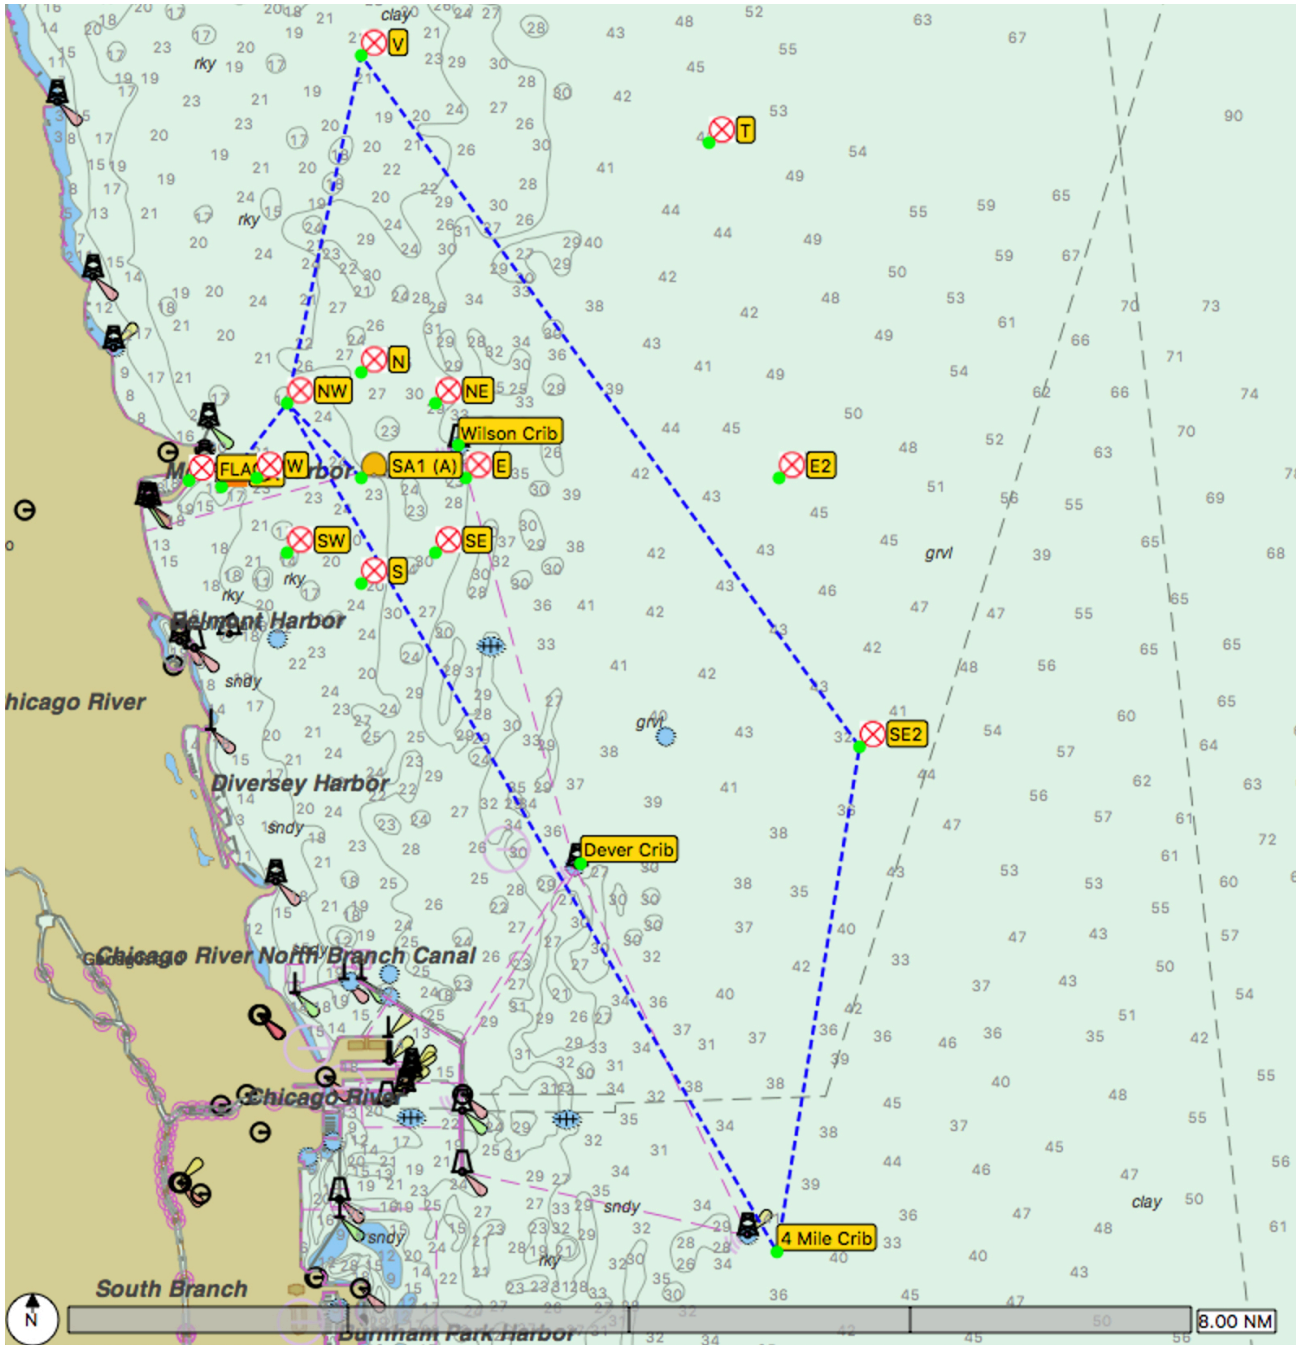

COURSE "N" (21.33NM)

CHICAGO CORINTHIAN YACHT CLUB

SAILING INSTRUCTIONS

AMENDMENT #1

-- FALL CLOSER Distance Regatta --

September 30, 2023

COURSE "NE" (19.21NM)

CHICAGO CORINTHIAN YACHT CLUB

SAILING INSTRUCTIONS

AMENDMENT #1

-- FALL CLOSER Distance Regatta --

September 30, 2023

COURSE "NE-" (14.64NM)

CHICAGO CORINTHIAN YACHT CLUB

SAILING INSTRUCTIONS

AMENDMENT #1

-- FALL CLOSER Distance Regatta --

September 30, 2023

COURSE "NW" (20.69NM)

CHICAGO CORINTHIAN YACHT CLUB

SAILING INSTRUCTIONS

AMENDMENT #1

-- FALL CLOSER Distance Regatta --

September 30, 2023

-- FALL CLOSER Distance Regatta --

September 30, 2023

COURSE "SW" (20.49NM)

CHICAGO CORINTHIAN YACHT CLUB

SAILING INSTRUCTIONS

AMENDMENT #1

-- FALL CLOSER Distance Regatta --

September 30, 2023