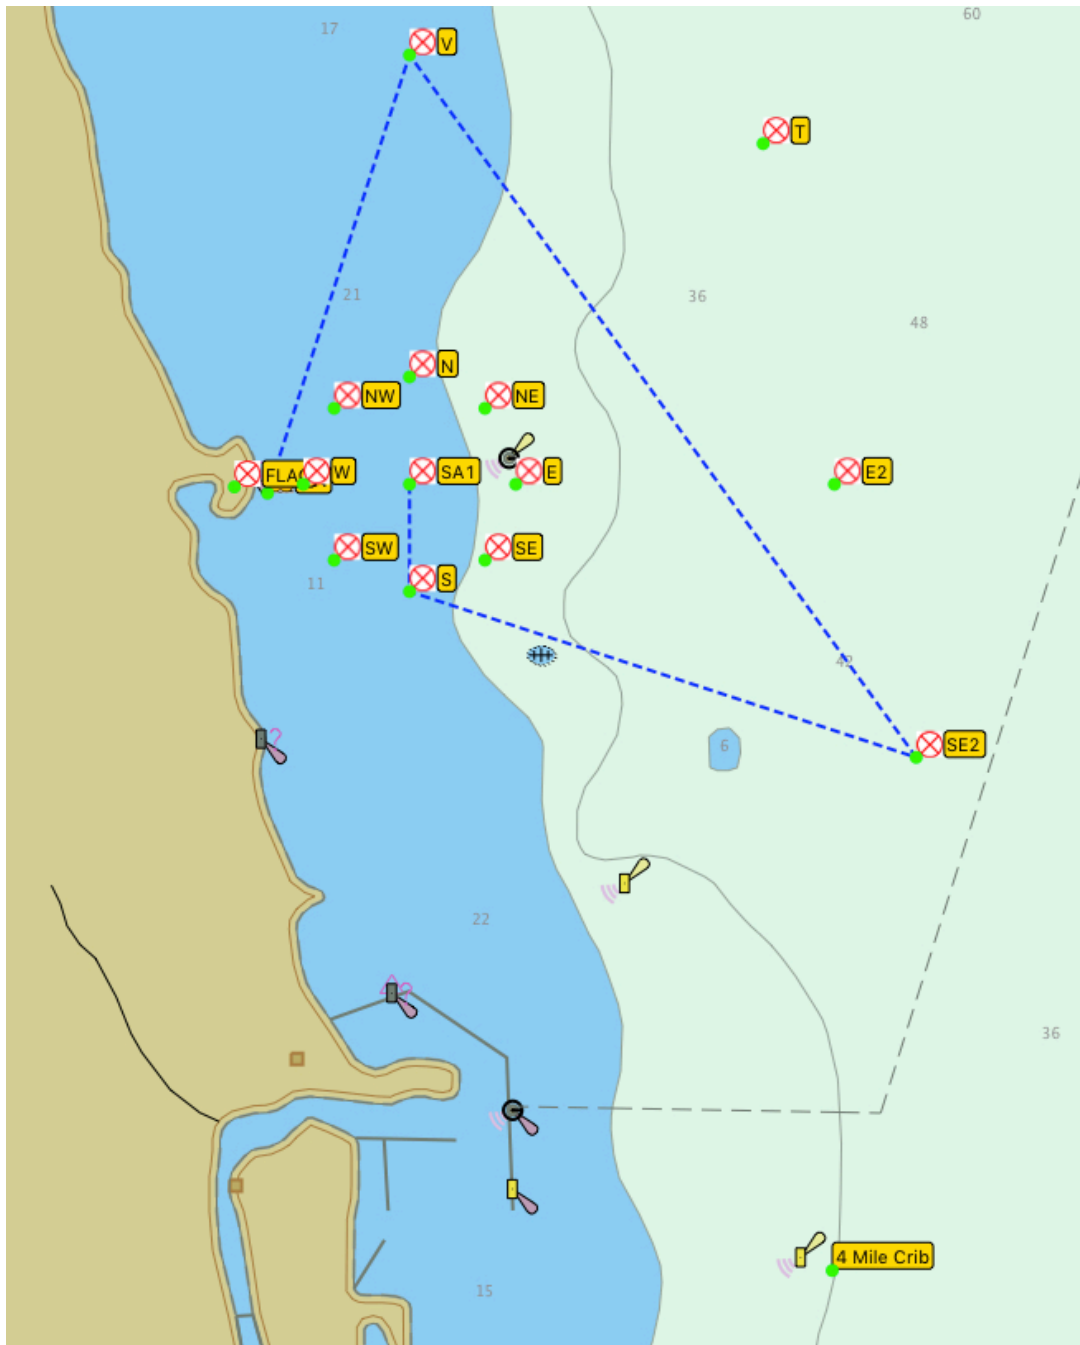

-- FALL CLOSER Distance Regatta --

September 30, 2023

COURSE "NW" (20.69NM)

CHICAGO CORINTHIAN YACHT CLUB

SAILING INSTRUCTIONS

AMENDMENT #1

-- FALL CLOSER Distance Regatta --

September 30, 2023

COURSE "S" (20.01NM)

CHICAGO CORINTHIAN YACHT CLUB

SAILING INSTRUCTIONS

AMENDMENT #1

-- FALL CLOSER Distance Regatta --

September 30, 2023

COURSE "S-" (13.76NM)

CHICAGO CORINTHIAN YACHT CLUB

SAILING INSTRUCTIONS

AMENDMENT #1

-- FALL CLOSER Distance Regatta --

September 30, 2023

COURSE "SE" (21.33NM)

CHICAGO CORINTHIAN YACHT CLUB

SAILING INSTRUCTIONS

AMENDMENT #1

-- FALL CLOSER Distance Regatta --

September 30, 2023

COURSE "SW" (20.49NM)

CHICAGO CORINTHIAN YACHT CLUB

SAILING INSTRUCTIONS

AMENDMENT #1

-- FALL CLOSER Distance Regatta --

September 30, 2023