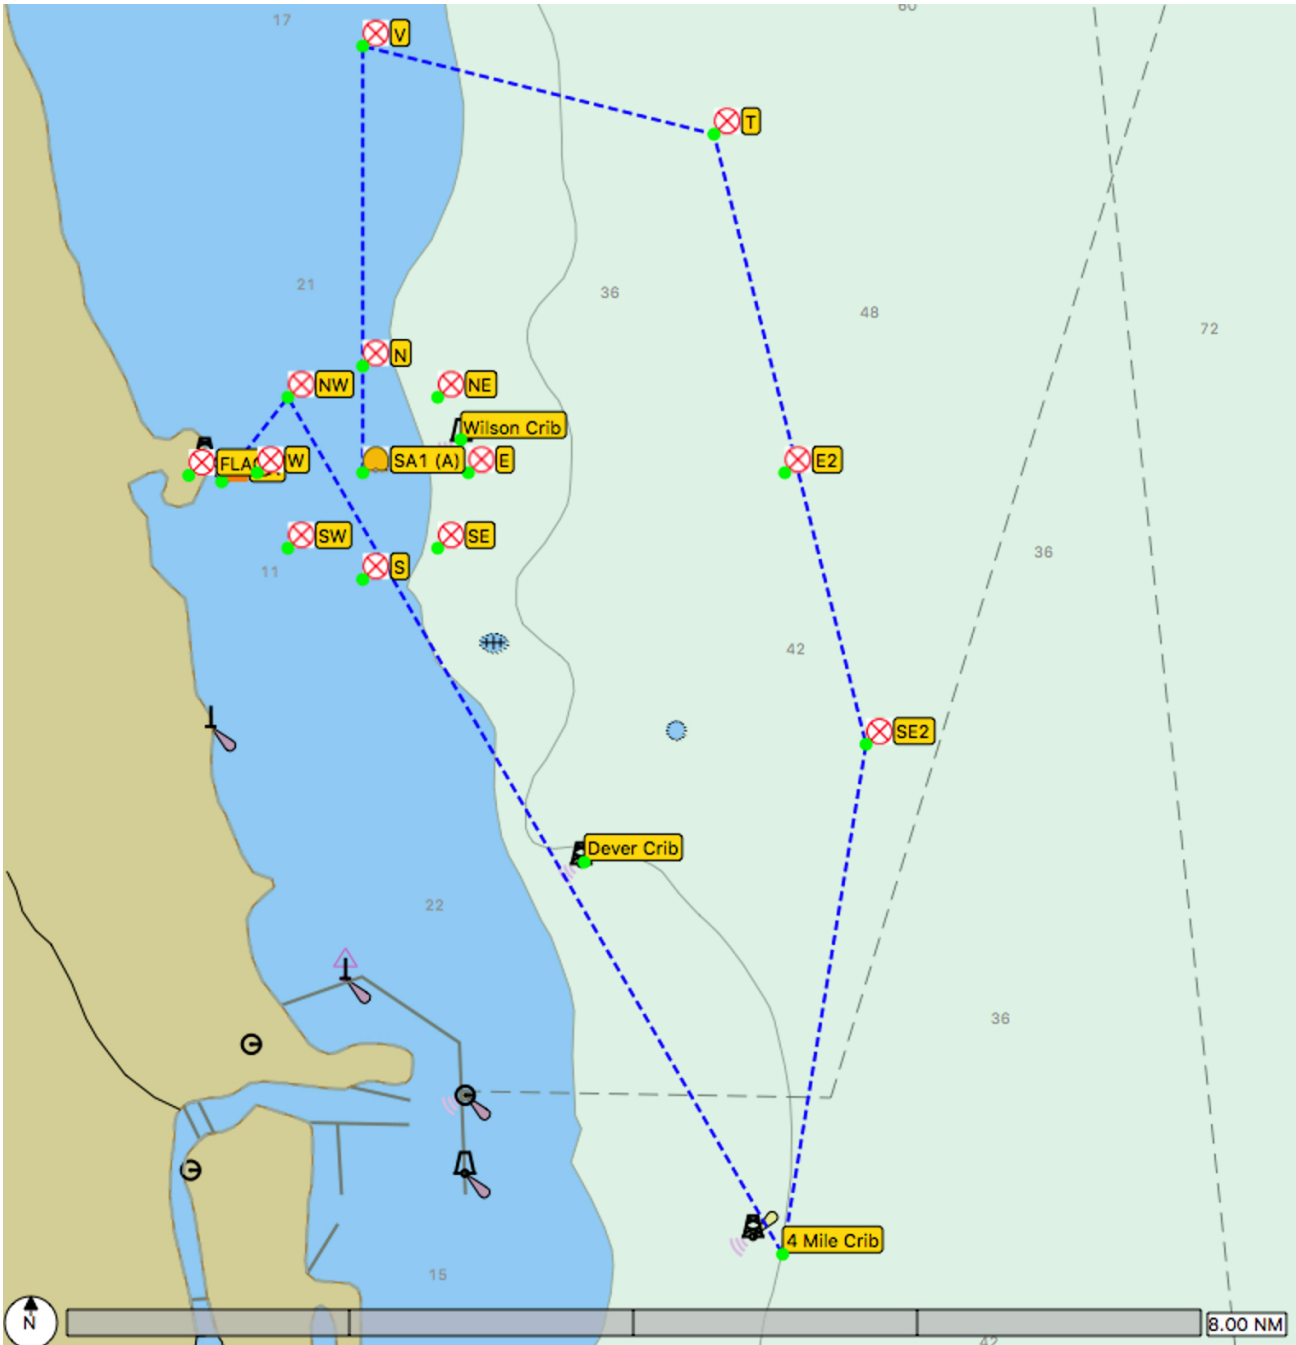

4. GOVERNMENT MARKS UTILIZED

NOTE: LAT / LONG in DEGREES & SECONDS			
USCG Marks	Approximate Latitude/Longitude		USCG Light List #
Dever Crib	N41-55-00	W087-34-18	20040
4 Mile Crib	N41-52-24	W087-32-42	19925
Clemson Shoals 'R-4' #4	N41-48-24.593	W087-32-04.756	19910

SAILING INSTRUCTIONS

AMENDMENT #1

-- FALL CLOSER Distance Regatta --

September 30, 2023

• START & FINISH MARK DETAILS

CHICAGO CORINTHIAN YACHT CLUB

SAILING INSTRUCTIONS

AMENDMENT #1

-- FALL CLOSER Distance Regatta --

September 30, 2023

COURSE "E" (23.95NM)

CHICAGO CORINTHIAN YACHT CLUB

SAILING INSTRUCTIONS

AMENDMENT #1

-- FALL CLOSER Distance Regatta --

September 30, 2023

COURSE "N" (21.33NM)

CHICAGO CORINTHIAN YACHT CLUB

SAILING INSTRUCTIONS

AMENDMENT #1

-- FALL CLOSER Distance Regatta --

September 30, 2023

COURSE "NE" (19.21NM)

CHICAGO CORINTHIAN YACHT CLUB