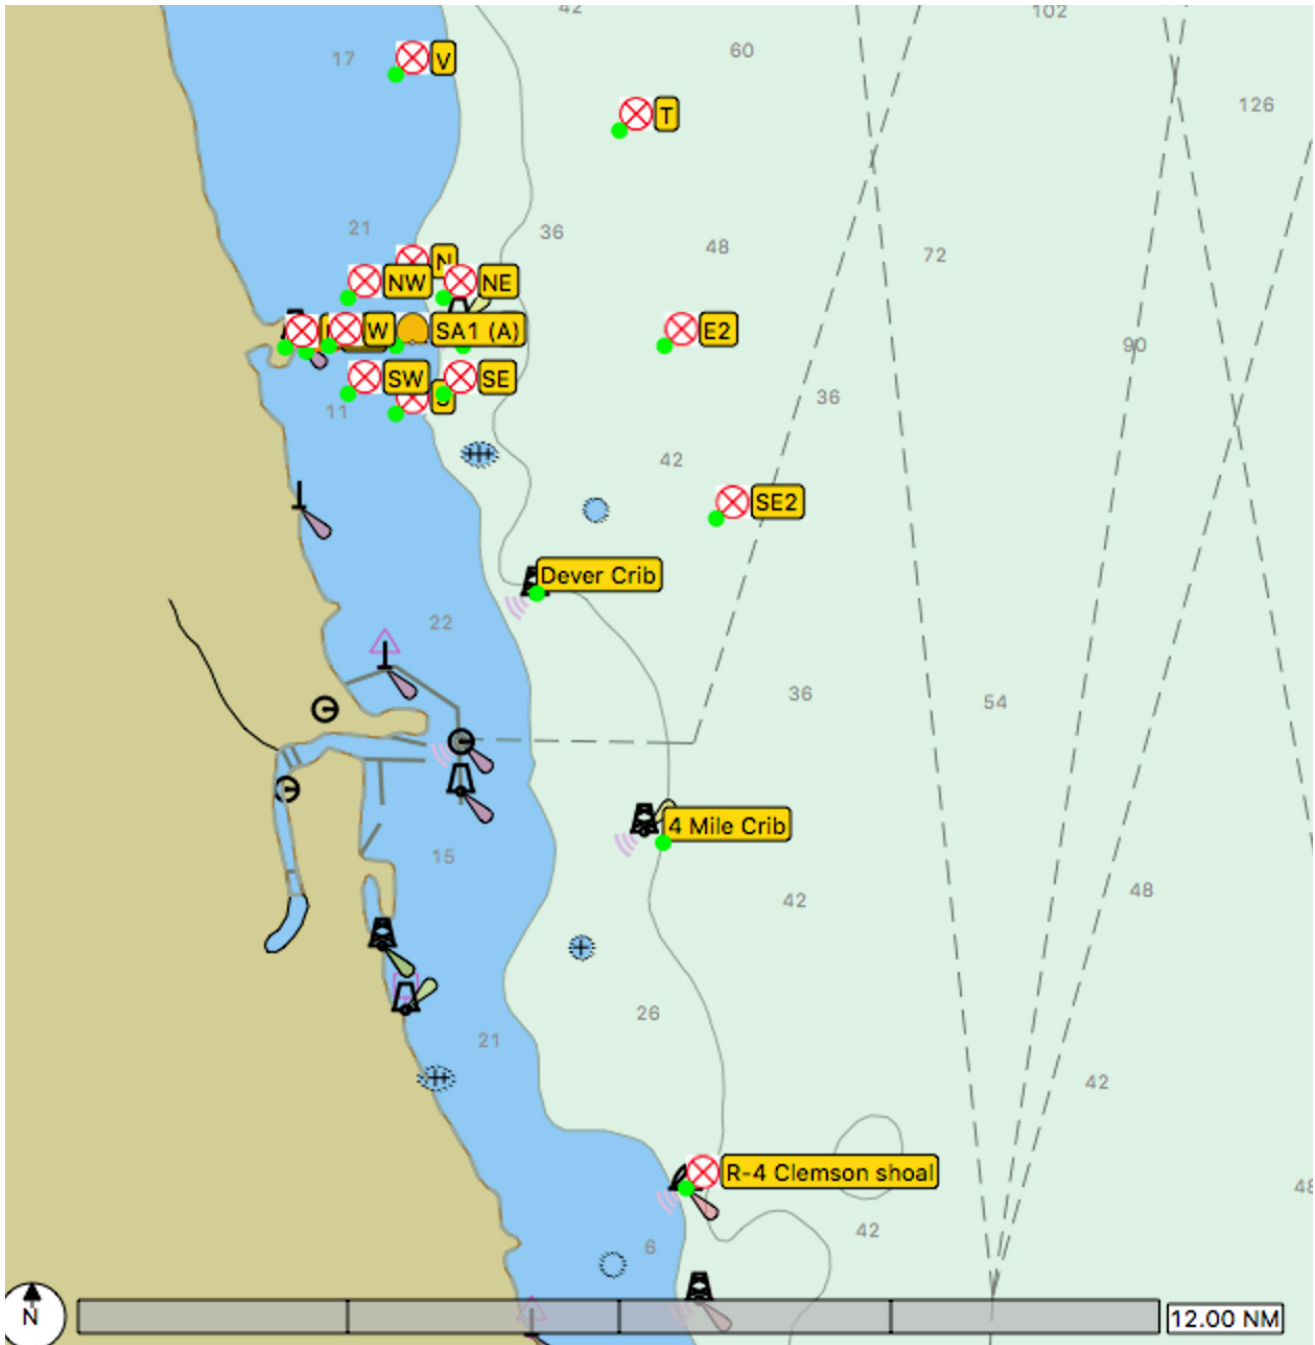

CHICAGO CORINTHIAN YACHT CLUB

SAILING INSTRUCTIONS

AMENDMENT #1

-- FALL CLOSER Distance Regatta --

September 30, 2023

This Race is designed to provide outstanding competition for boats wishing to race medium and long distance. Please join us for fun fall competitive racing along Chicago's lakefront!

4. GOVERNMENT MARKS UTILIZED

NOTE: LAT / LONG in DEGREES & SECONDS			
USCG Marks	Approximate Latitude/Longitude		USCG Light List #
Dever Crib	N41-55-00	W087-34-18	20040
4 Mile Crib	N41-52-24	W087-32-42	19925
Clemson Shoals 'R-4' #4	N41-48-24.593	W087-32-04.756	19910

5. SEE FOLLOWING PAGES FOR COURSE DIAGRAMS.

CHICAGO CORINTHIAN YACHT CLUB

SAILING INSTRUCTIONS

AMENDMENT #1

-- FALL CLOSER Distance Regatta --

September 30, 2023

• ALL MARKS DEPICTED

CHICAGO CORINTHIAN YACHT CLUB

-- FALL CLOSER Distance Regatta --

September 30, 2023

COURSE "E" (23.95NM)

CHICAGO CORINTHIAN YACHT CLUB

SAILING INSTRUCTIONS

AMENDMENT #1

-- FALL CLOSER Distance Regatta --

September 30, 2023