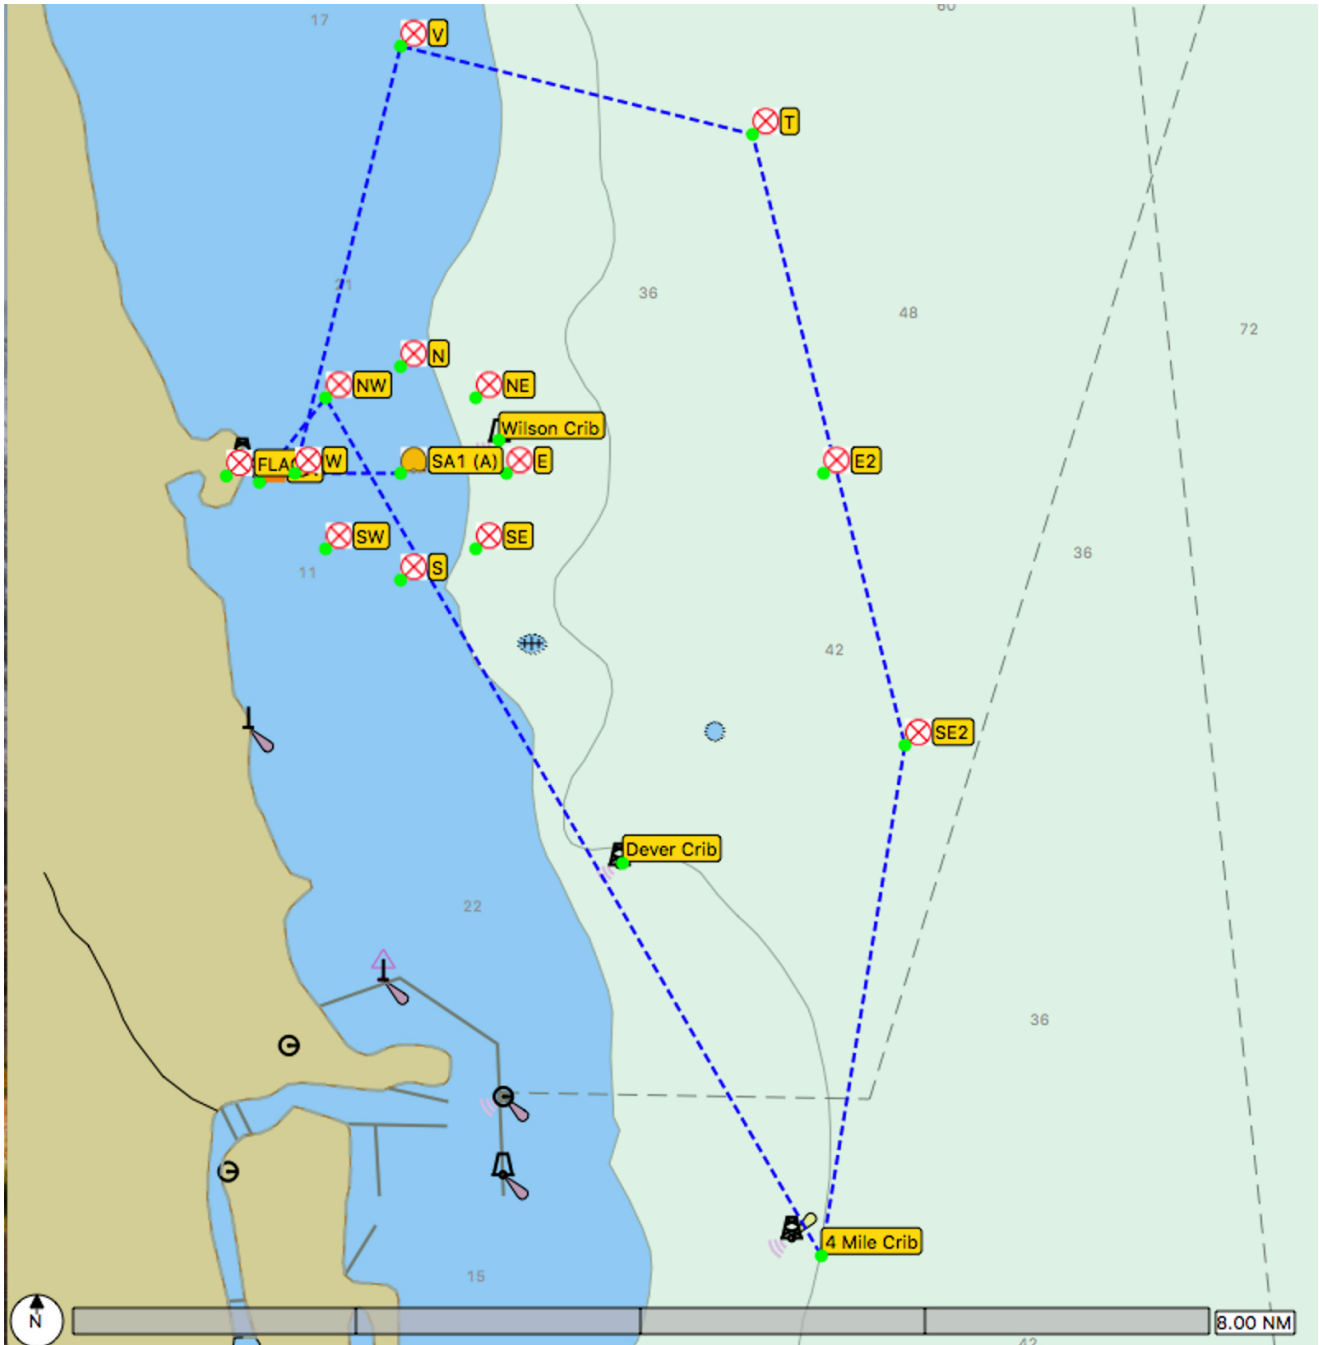

-- FALL CLOSER Distance Regatta --

September 30, 2023

COURSE "NW" (20.69NM)

CHICAGO CORINTHIAN YACHT CLUB

SAILING INSTRUCTIONS

AMENDMENT #1

-- FALL CLOSER Distance Regatta --

September 30, 2023

SAILING INSTRUCTIONS

AMENDMENT #1

-- FALL CLOSER Distance Regatta --

September 30, 2023

COURSE "SE" (21.33NM)

CHICAGO CORINTHIAN YACHT CLUB

SAILING INSTRUCTIONS

AMENDMENT #1

-- FALL CLOSER Distance Regatta --

September 30, 2023

COURSE "SW" (20.49NM)

CHICAGO CORINTHIAN YACHT CLUB

SAILING INSTRUCTIONS

AMENDMENT #1

-- FALL CLOSER Distance Regatta --

September 30, 2023

COURSE "W" (22.17NM)

CHICAGO CORINTHIAN YACHT CLUB

SAILING INSTRUCTIONS

AMENDMENT #1

-- **FALL CLOSER Distance Regatta** --

September 30, 2023