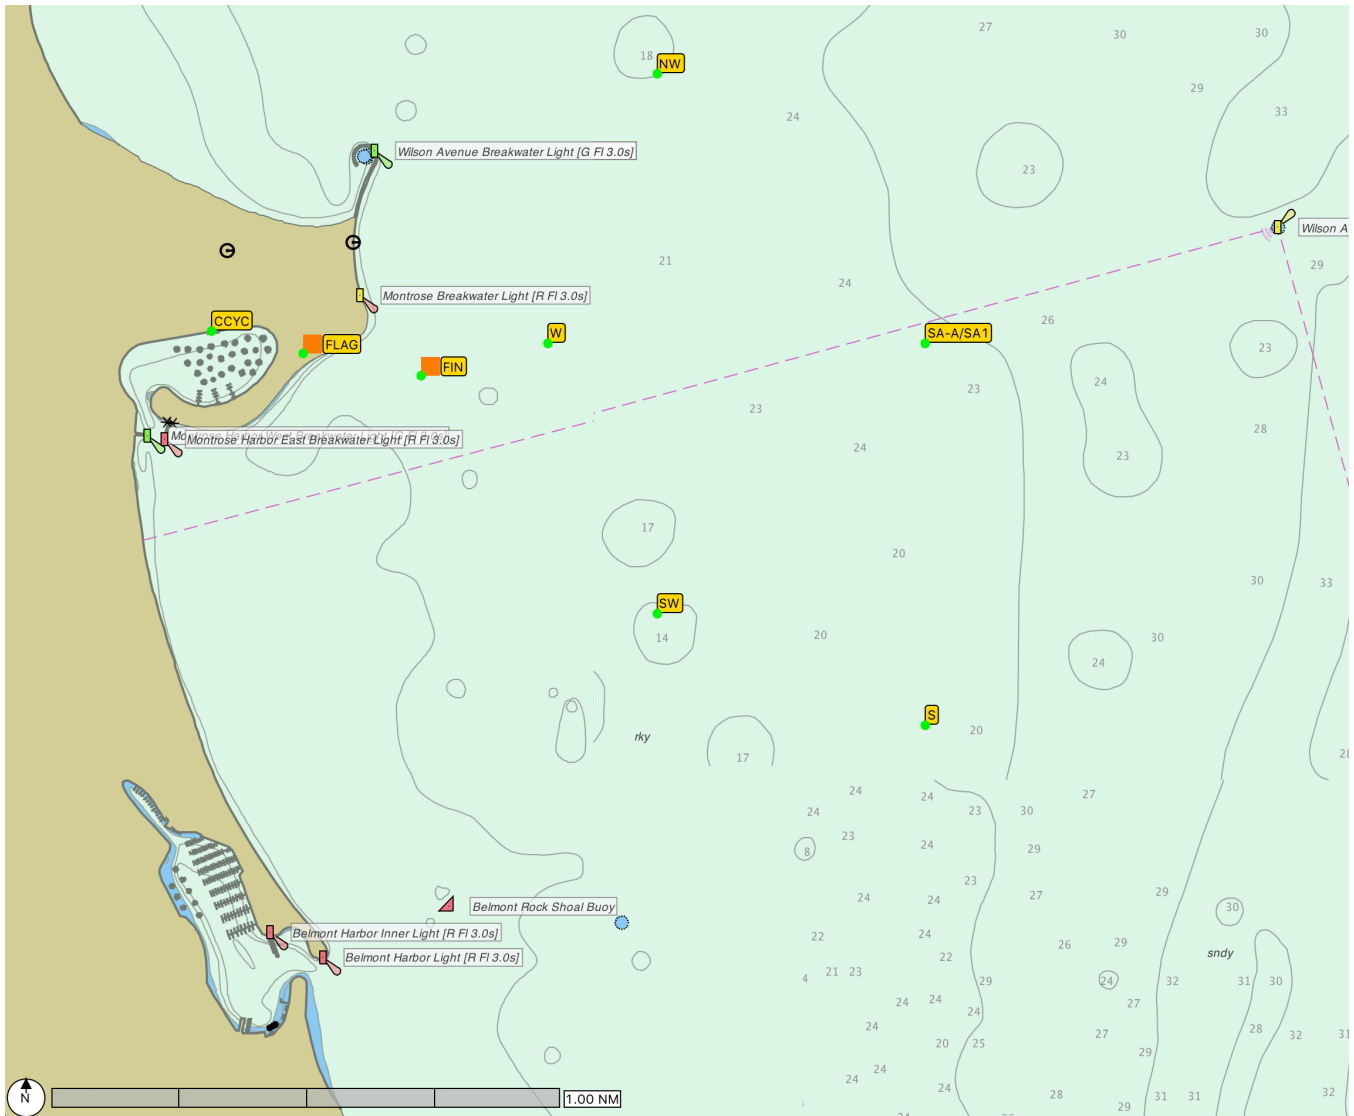

4. GOVERNMENT MARKS UTILIZED

NOTE: LAT / LONG in DEGREES & SECONDS			
USCG Marks	Approximate Latitude/Longitude		USCG Light List #
Dever Crib	N41-55-00	W087-34-18	20040
4 Mile Crib	N41-52-24	W087-32-42	19925
Clemson Shoals 'R-4' #4	N41-48-24.593	W087-32-04.756	19910

5. SEE FOLLOWING PAGES FOR COURSE DIAGRAMS.

CHICAGO CORINTHIAN YACHT CLUB

SAILING INSTRUCTIONS

AMENDMENT #1

-- FALL CLOSER Distance Regatta --

September 30, 2023

• ALL MARKS DEPICTED

CHICAGO CORINTHIAN YACHT CLUB

SAILING INSTRUCTIONS

AMENDMENT #1

-- FALL CLOSER Distance Regatta --

September 30, 2023

• START & FINISH MARK DETAILS

CHICAGO CORINTHIAN YACHT CLUB

SAILING INSTRUCTIONS

AMENDMENT #1

-- FALL CLOSER Distance Regatta --

September 30, 2023

COURSE "E" (23.95NM)

CHICAGO CORINTHIAN YACHT CLUB

SAILING INSTRUCTIONS

AMENDMENT #1

-- FALL CLOSER Distance Regatta --

September 30, 2023