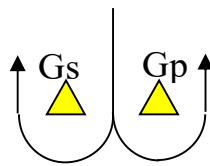

US NATIONAL CHAMPIONSHIP

Attachment C - Course Chart

Windward / Offset (orange)

Gate (yellow) "Gs / Gp"

Course = Start – W – O – Gt – W – O – Finish

Marks W and O shall be rounded to port.

Mark Gs shall be rounded to starboard.

Mark Gp shall be rounded to port.