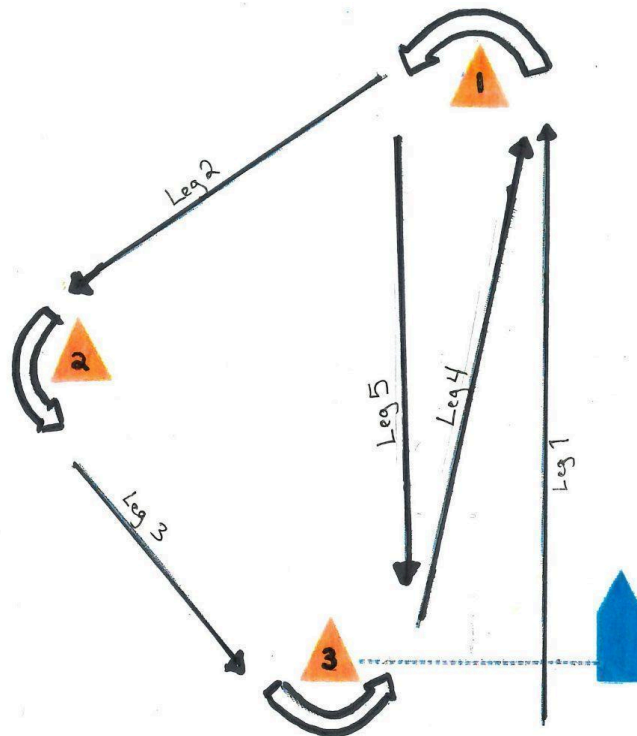

Wednesday Night Series 2023 Sailing Instructions

Sailing Instructions Addendum B

Olympic Triangle Course

Leg 1: Start, sail windward to Mark 1

Leg 2: Reach to Mark 2

Leg 3: Reach to Mark 3

Leg 4: Sail windward to Mark 1

Leg 5: Sail downwind and cross finish line

Round all marks to port