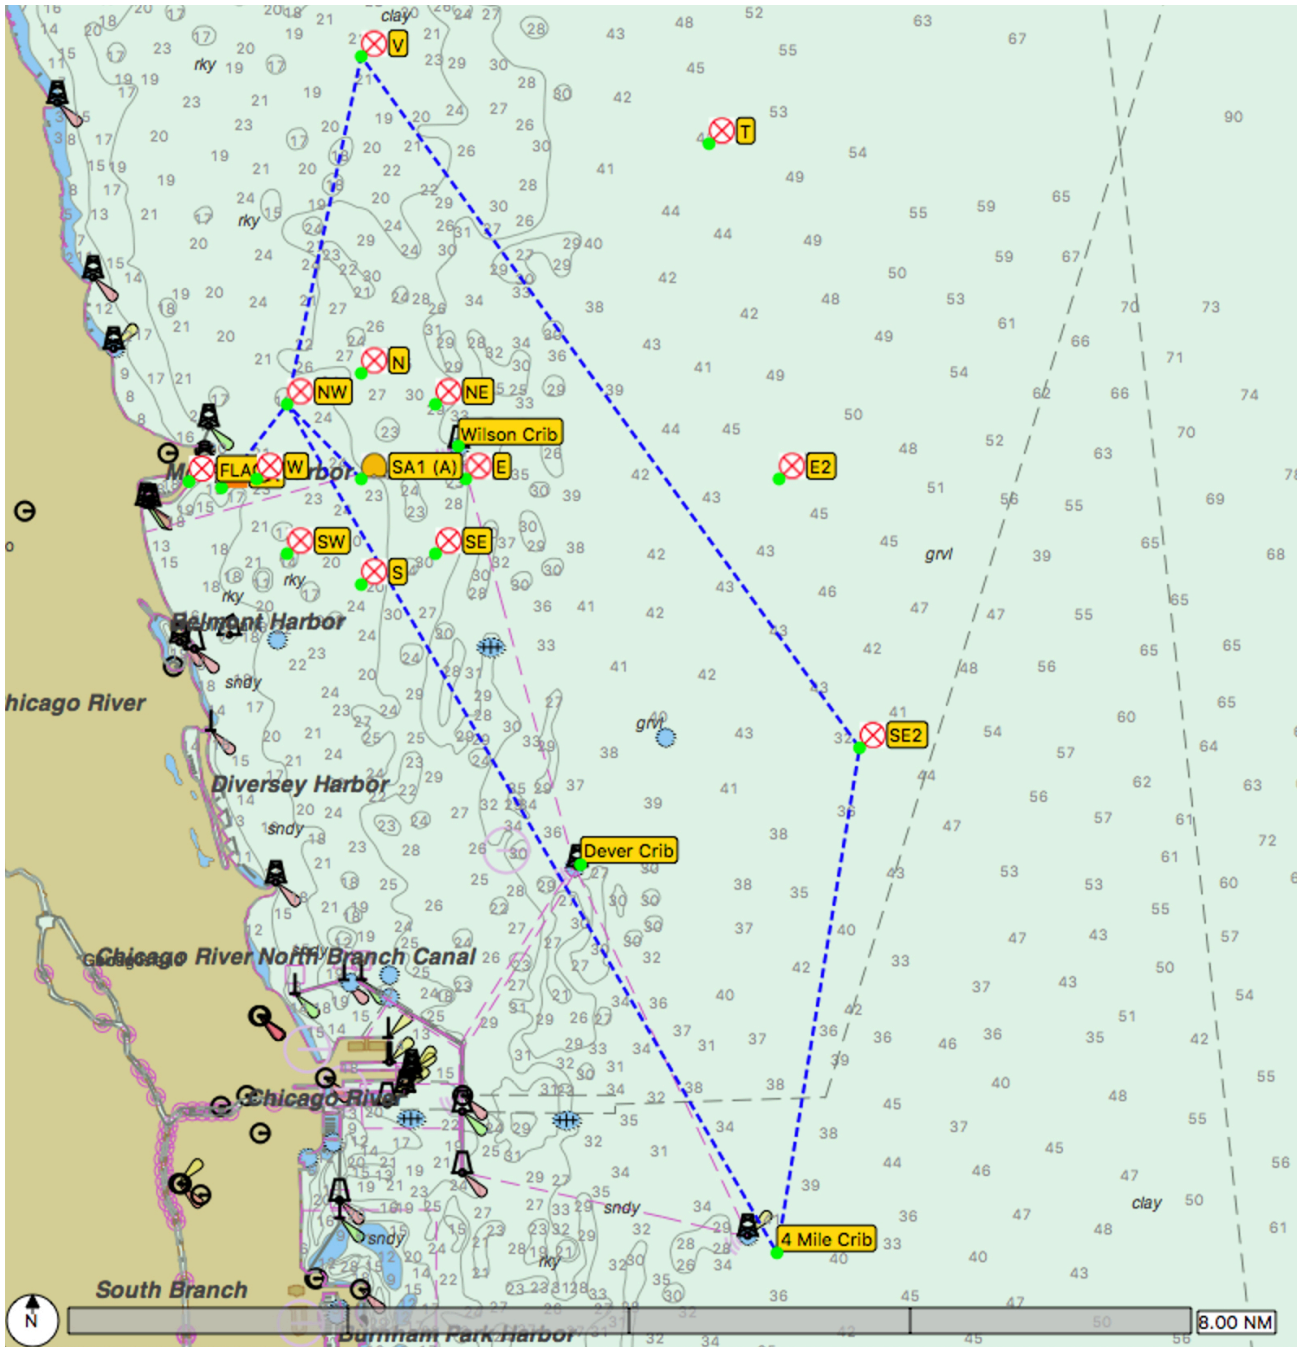

-- HOBELMAN Distance Regatta --

June 30, 2024

COURSE "E" (23.95NM)

CHICAGO CORINTHIAN YACHT CLUB

SAILING INSTRUCTIONS

AMENDMENT #1

-- HOBELMAN Distance Regatta --

June 30, 2024

COURSE "N" (21.33NM)

CHICAGO CORINTHIAN YACHT CLUB

SAILING INSTRUCTIONS

AMENDMENT #1

-- HOBELMAN Distance Regatta --

June 30, 2024

COURSE "NE" (19.21NM)

CHICAGO CORINTHIAN YACHT CLUB

SAILING INSTRUCTIONS

AMENDMENT #1

-- HOBELMAN Distance Regatta --

June 30, 2024

COURSE "NE-" (14.64NM)

CHICAGO CORINTHIAN YACHT CLUB

SAILING INSTRUCTIONS

AMENDMENT #1

-- HOBELMAN Distance Regatta --

June 30, 2024

COURSE "NW" (20.69NM)

CHICAGO CORINTHIAN YACHT CLUB

SAILING INSTRUCTIONS

AMENDMENT #1

-- HOBELMAN Distance Regatta --

June 30, 2024