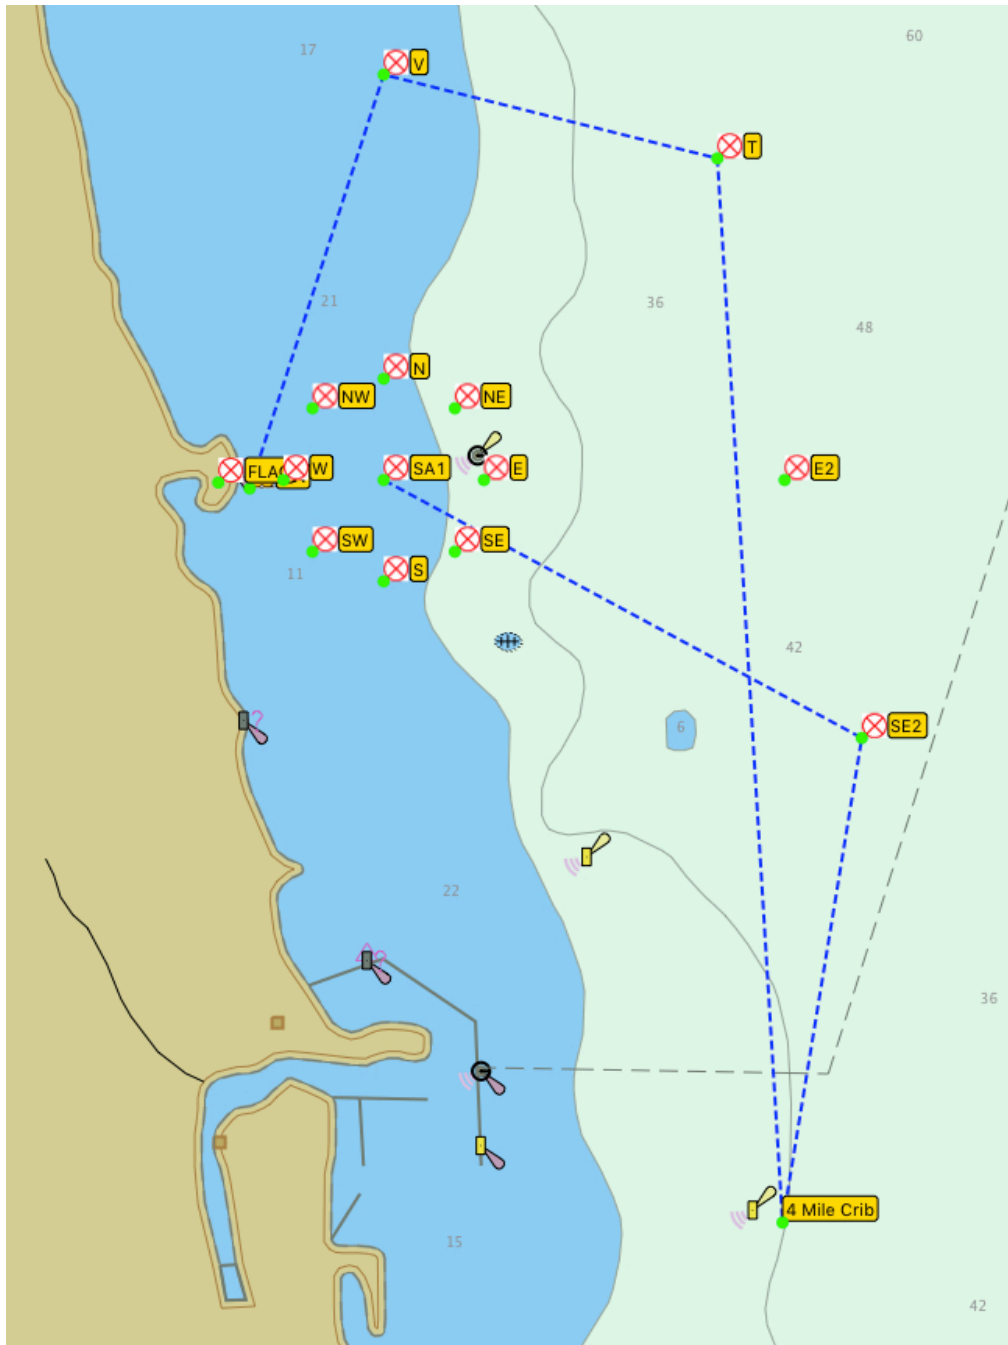

-- HOBELMAN Distance Regatta --

June 30, 2024

COURSE "NW" (20.69NM)

CHICAGO CORINTHIAN YACHT CLUB

SAILING INSTRUCTIONS

AMENDMENT #1

-- HOBELMAN Distance Regatta --

June 30, 2024

COURSE "S" (20.01NM)

CHICAGO CORINTHIAN YACHT CLUB

SAILING INSTRUCTIONS

AMENDMENT #1

-- HOBELMAN Distance Regatta --

June 30, 2024

COURSE "S-" (13.76NM)

CHICAGO CORINTHIAN YACHT CLUB

SAILING INSTRUCTIONS

AMENDMENT #1

-- HOBELMAN Distance Regatta --

June 30, 2024

COURSE "SE" (21.33NM)

CHICAGO CORINTHIAN YACHT CLUB

SAILING INSTRUCTIONS

AMENDMENT #1

-- HOBELMAN Distance Regatta --

June 30, 2024

COURSE "SW" (20.49NM)

CHICAGO CORINTHIAN YACHT CLUB

SAILING INSTRUCTIONS

AMENDMENT #1

-- HOBELMAN Distance Regatta --

June 30, 2024