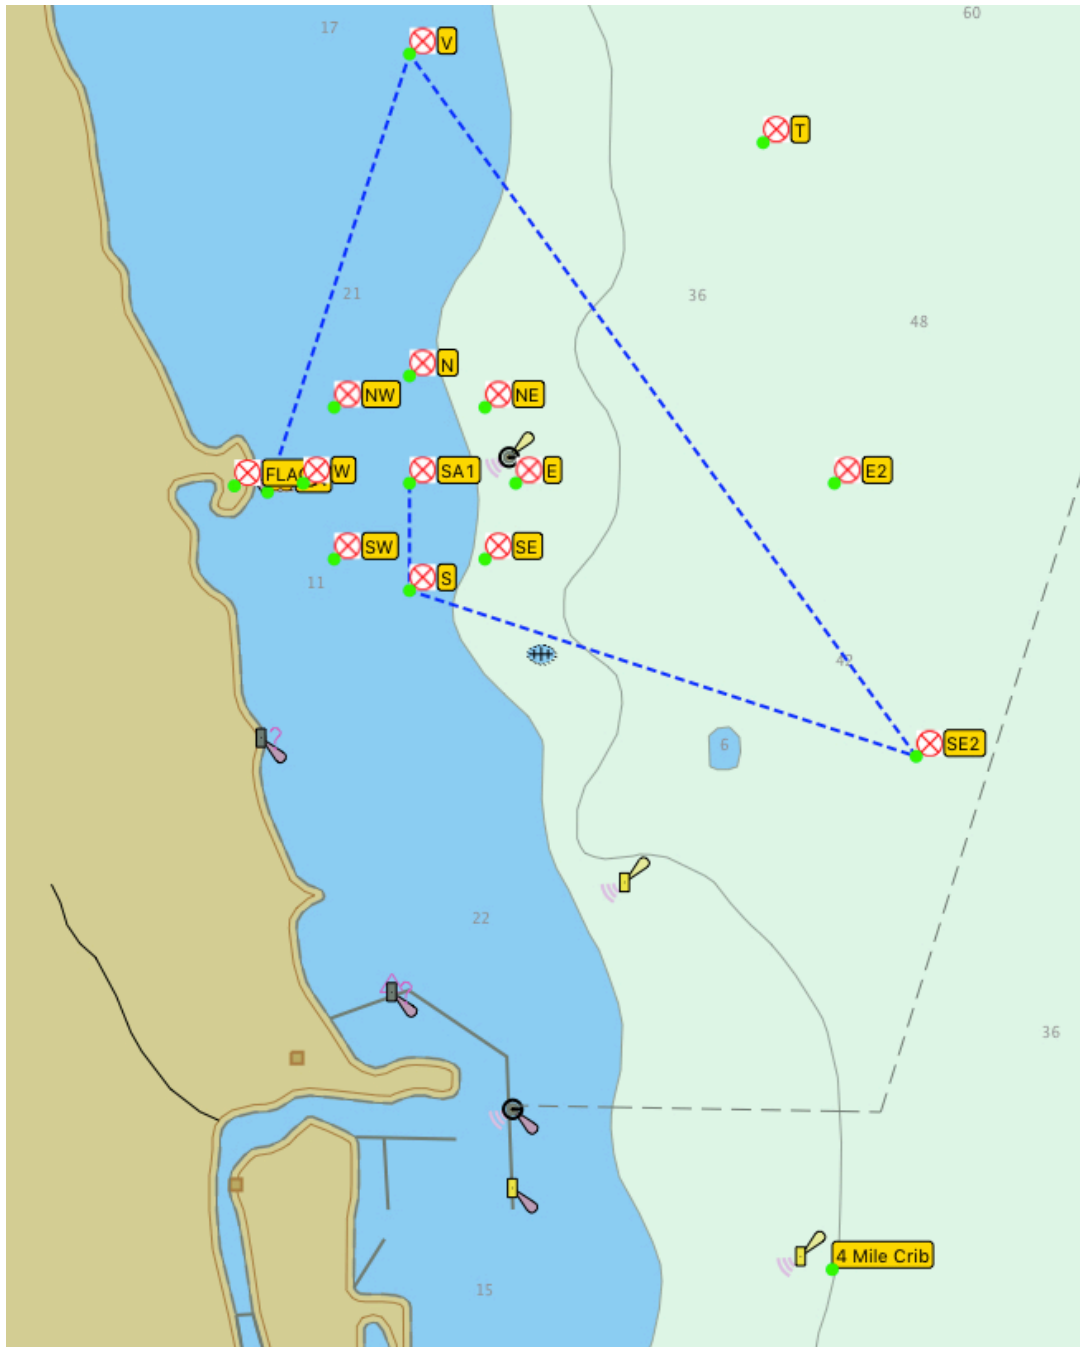

-- HOBELMAN Distance Regatta --

June 30, 2024

COURSE "NW" (20.69NM)

CHICAGO CORINTHIAN YACHT CLUB

SAILING INSTRUCTIONS

AMENDMENT #1

-- HOBELMAN Distance Regatta --

June 30, 2024

COURSE "S" (20.01NM)

CHICAGO CORINTHIAN YACHT CLUB

SAILING INSTRUCTIONS

AMENDMENT #1

-- HOBELMAN Distance Regatta --

June 30, 2024

COURSE "S-" (13.76NM)

CHICAGO CORINTHIAN YACHT CLUB

SAILING INSTRUCTIONS

AMENDMENT #1

-- HOBELMAN Distance Regatta --

June 30, 2024

COURSE "SE" (21.33NM)

CHICAGO CORINTHIAN YACHT CLUB

SAILING INSTRUCTIONS

AMENDMENT #1

-- HOBELMAN Distance Regatta --

June 30, 2024

COURSE "SW" (20.49NM)

CHICAGO CORINTHIAN YACHT CLUB

SAILING INSTRUCTIONS

AMENDMENT #1

-- HOBELMAN Distance Regatta --

June 30, 2024