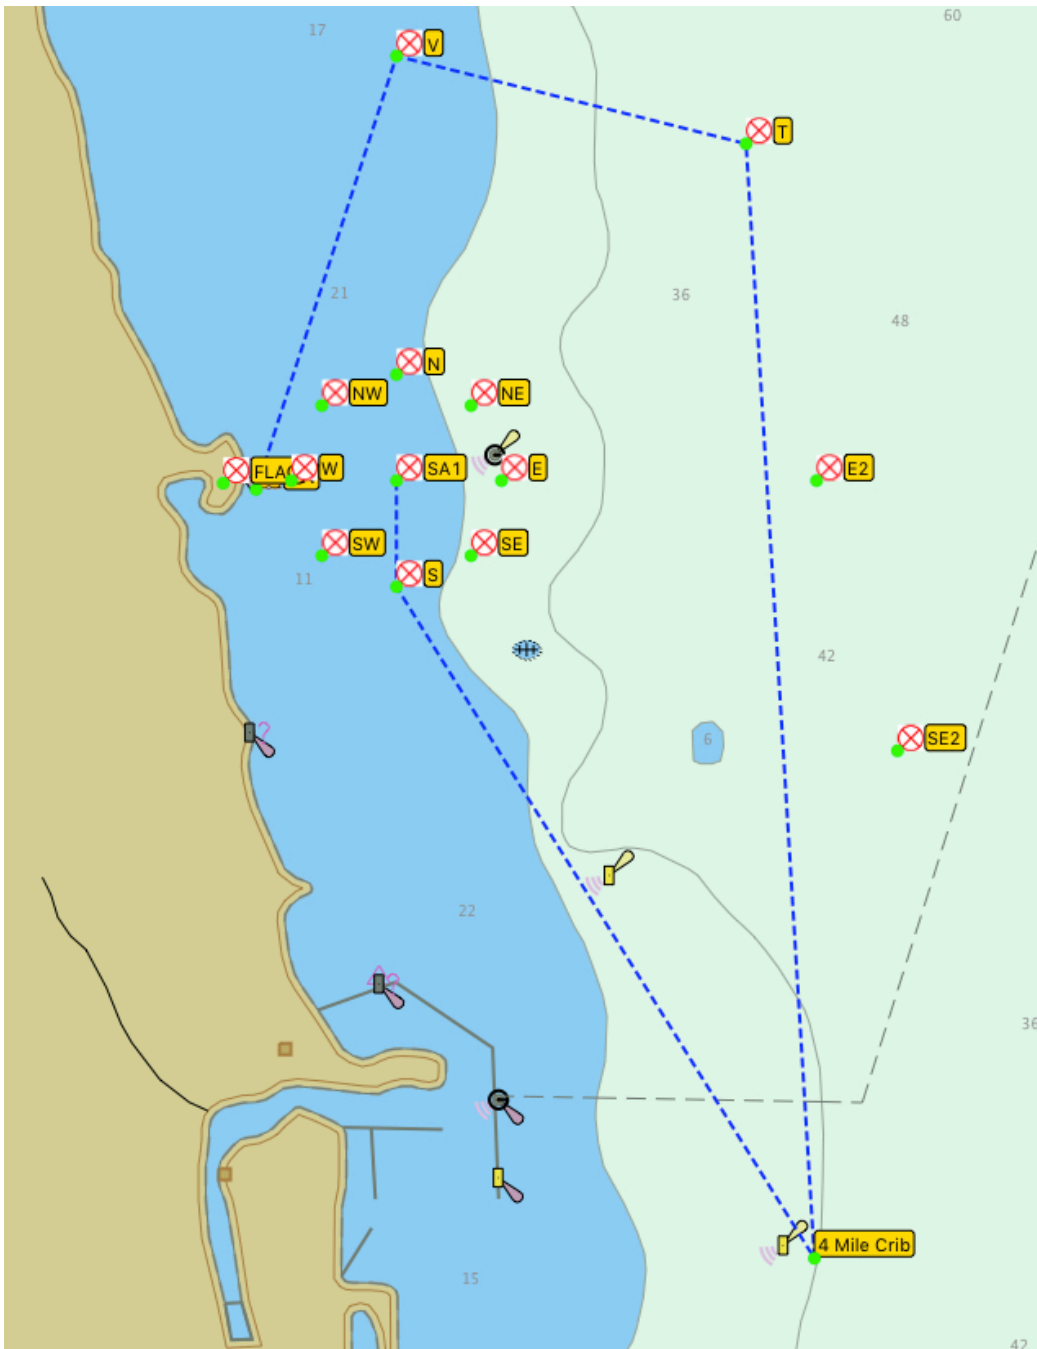

SAILING INSTRUCTIONS

AMENDMENT #1

-- HOBELMAN Distance Regatta --

June 30, 2024

COURSE "NE-" (14.64NM)

CHICAGO CORINTHIAN YACHT CLUB

SAILING INSTRUCTIONS

AMENDMENT #1

-- HOBELMAN Distance Regatta --

June 30, 2024

COURSE "NW" (20.69NM)

CHICAGO CORINTHIAN YACHT CLUB

SAILING INSTRUCTIONS

AMENDMENT #1

-- HOBELMAN Distance Regatta --

June 30, 2024

COURSE "S" (20.01NM)

CHICAGO CORINTHIAN YACHT CLUB

SAILING INSTRUCTIONS

AMENDMENT #1

-- HOBELMAN Distance Regatta --

June 30, 2024

COURSE "S-" (13.76NM)

CHICAGO CORINTHIAN YACHT CLUB

-- HOBELMAN Distance Regatta --

June 30, 2024

COURSE "SW" (20.49NM)

CHICAGO CORINTHIAN YACHT CLUB

SAILING INSTRUCTIONS

AMENDMENT #1

-- HOBELMAN Distance Regatta --

June 30, 2024