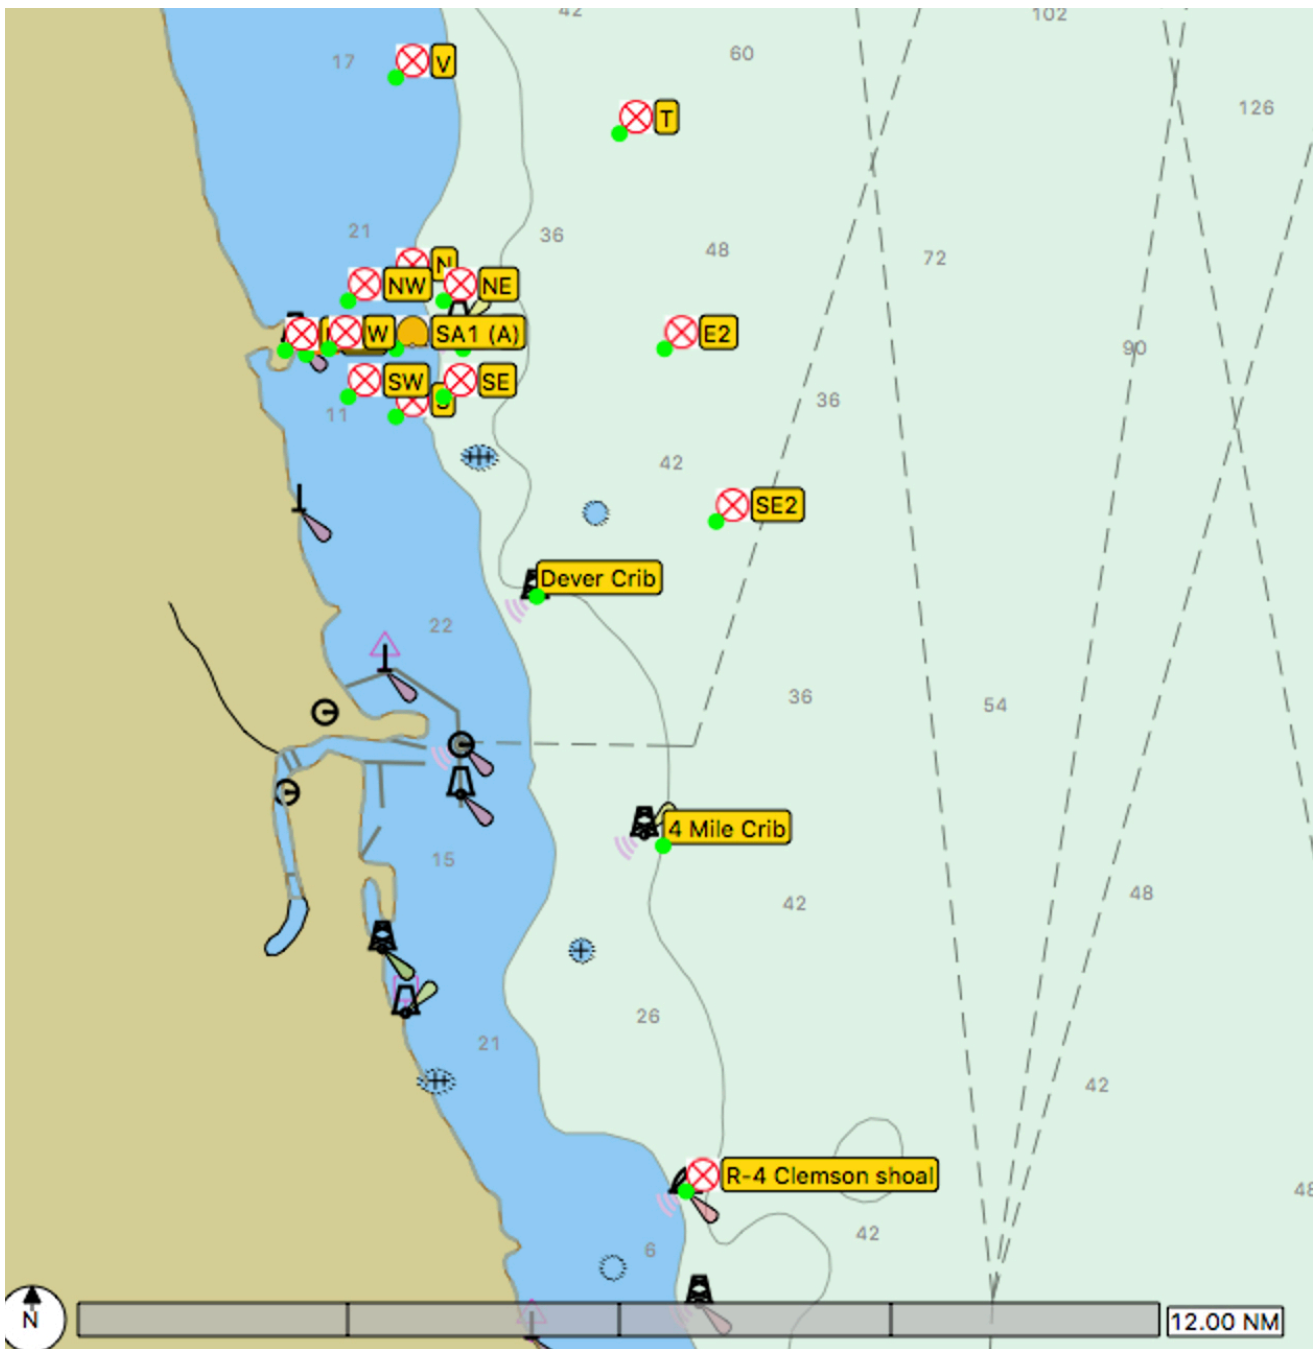

4. GOVERNMENT MARKS UTILIZED

NOTE: LAT / LONG in DEGREES & SECONDS			
USCG Marks	Approximate Latitude/Longitude		USCG Light List #
Dever Crib	N41-55-00	W087-34-18	20040
4 Mile Crib	N41-52-24	W087-32-42	19925
Clemson Shoals 'R-4' #4	N41-48-24.593	W087-32-04.756	19910

CHICAGO CORINTHIAN YACHT CLUB

SAILING INSTRUCTIONS

AMENDMENT #1

-- HOBELMAN Distance Regatta --

June 30, 2024

5. SEE FOLLOWING PAGES FOR COURSE DIAGRAMS.

- ALL MARKS DEPICTED

CHICAGO CORINTHIAN YACHT CLUB

-- HOBELMAN Distance Regatta --

June 30, 2024

COURSE "E" (23.95NM)

CHICAGO CORINTHIAN YACHT CLUB

SAILING INSTRUCTIONS

AMENDMENT #1

-- HOBELMAN Distance Regatta --

June 30, 2024

-- HOBELMAN Distance Regatta --

June 30, 2024

COURSE "NW" (20.69NM)

CHICAGO CORINTHIAN YACHT CLUB

SAILING INSTRUCTIONS

AMENDMENT #1

-- HOBELMAN Distance Regatta --

June 30, 2024