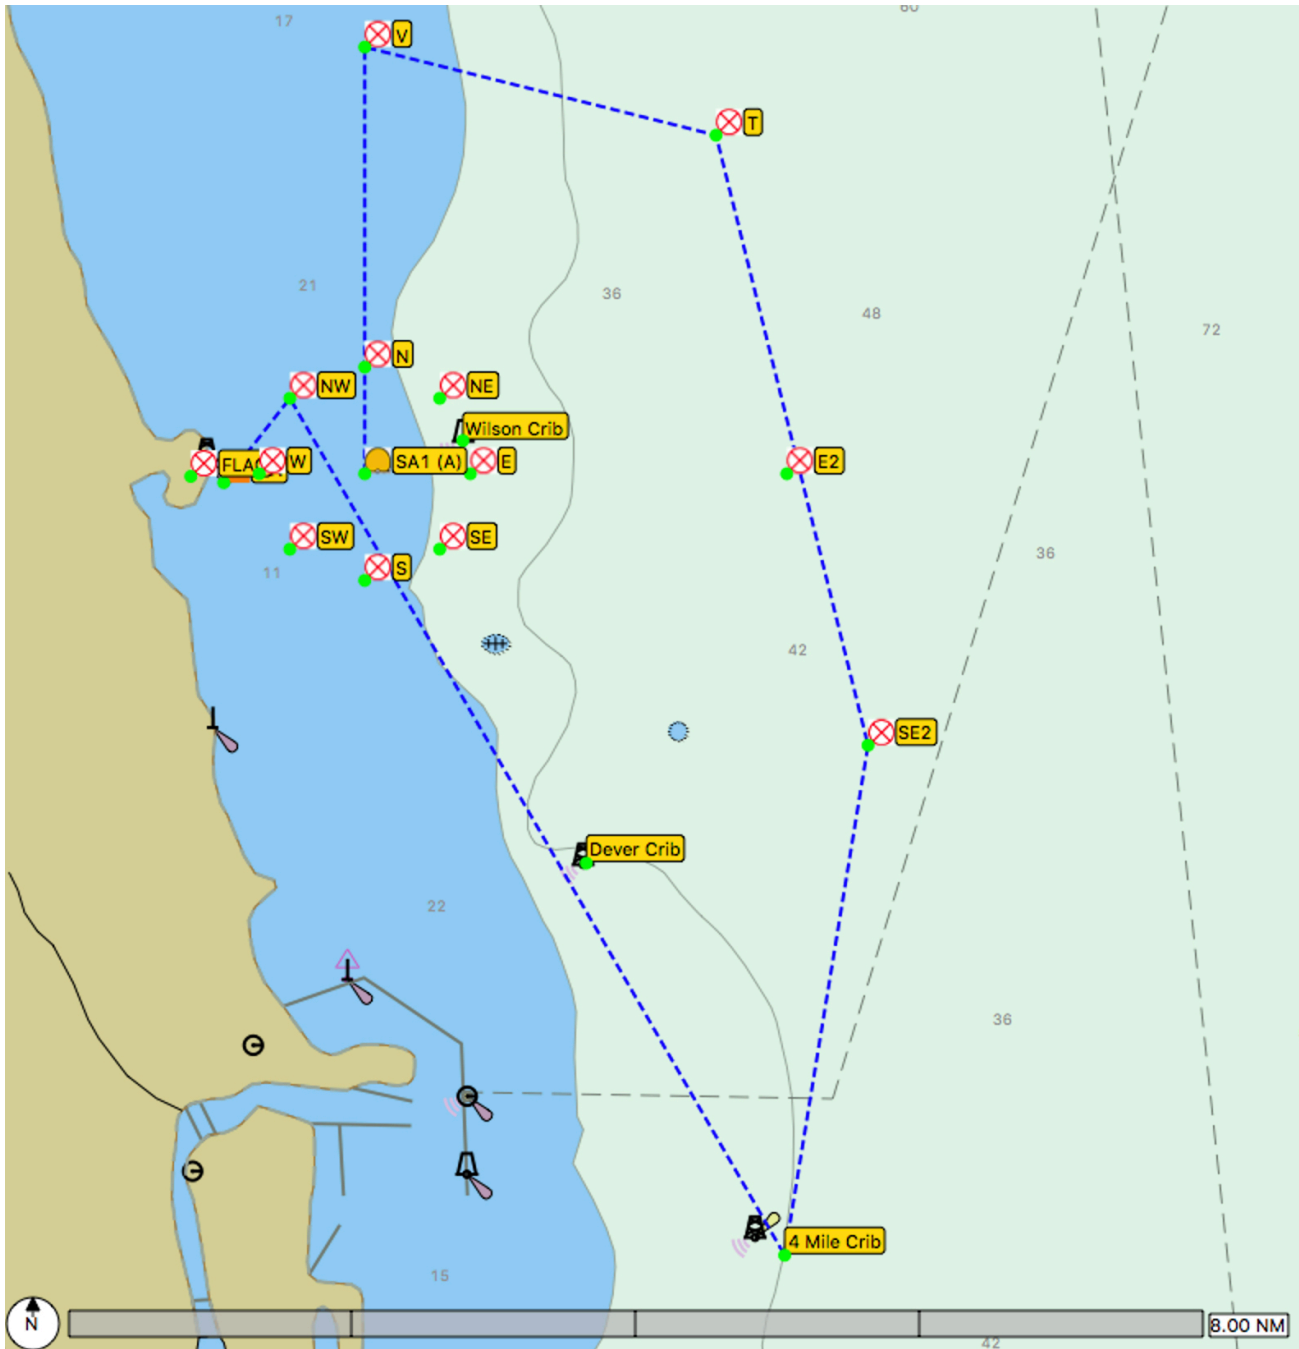

4. GOVERNMENT MARKS UTILIZED

NOTE: LAT / LONG in DEGREES & SECONDS			
USCG Marks	Approximate Latitude/Longitude		USCG Light List #
Dever Crib	N41-55-00	W087-34-18	20040
4 Mile Crib	N41-52-24	W087-32-42	19925
Clemson Shoals 'R-4' #4	N41-48-24.593	W087-32-04.756	19910

-- HOBELMAN Distance Regatta --

June 30, 2024

COURSE "E" (23.95NM)

CHICAGO CORINTHIAN YACHT CLUB

SAILING INSTRUCTIONS

AMENDMENT #1

-- HOBELMAN Distance Regatta --

June 30, 2024

COURSE "N" (21.33NM)

CHICAGO CORINTHIAN YACHT CLUB

SAILING INSTRUCTIONS

AMENDMENT #1

-- HOBELMAN Distance Regatta --

June 30, 2024

COURSE "NE" (19.21NM)

CHICAGO CORINTHIAN YACHT CLUB

-- HOBELMAN Distance Regatta --

June 30, 2024

COURSE "NW" (20.69NM)

CHICAGO CORINTHIAN YACHT CLUB

SAILING INSTRUCTIONS

AMENDMENT #1

-- HOBELMAN Distance Regatta --

June 30, 2024