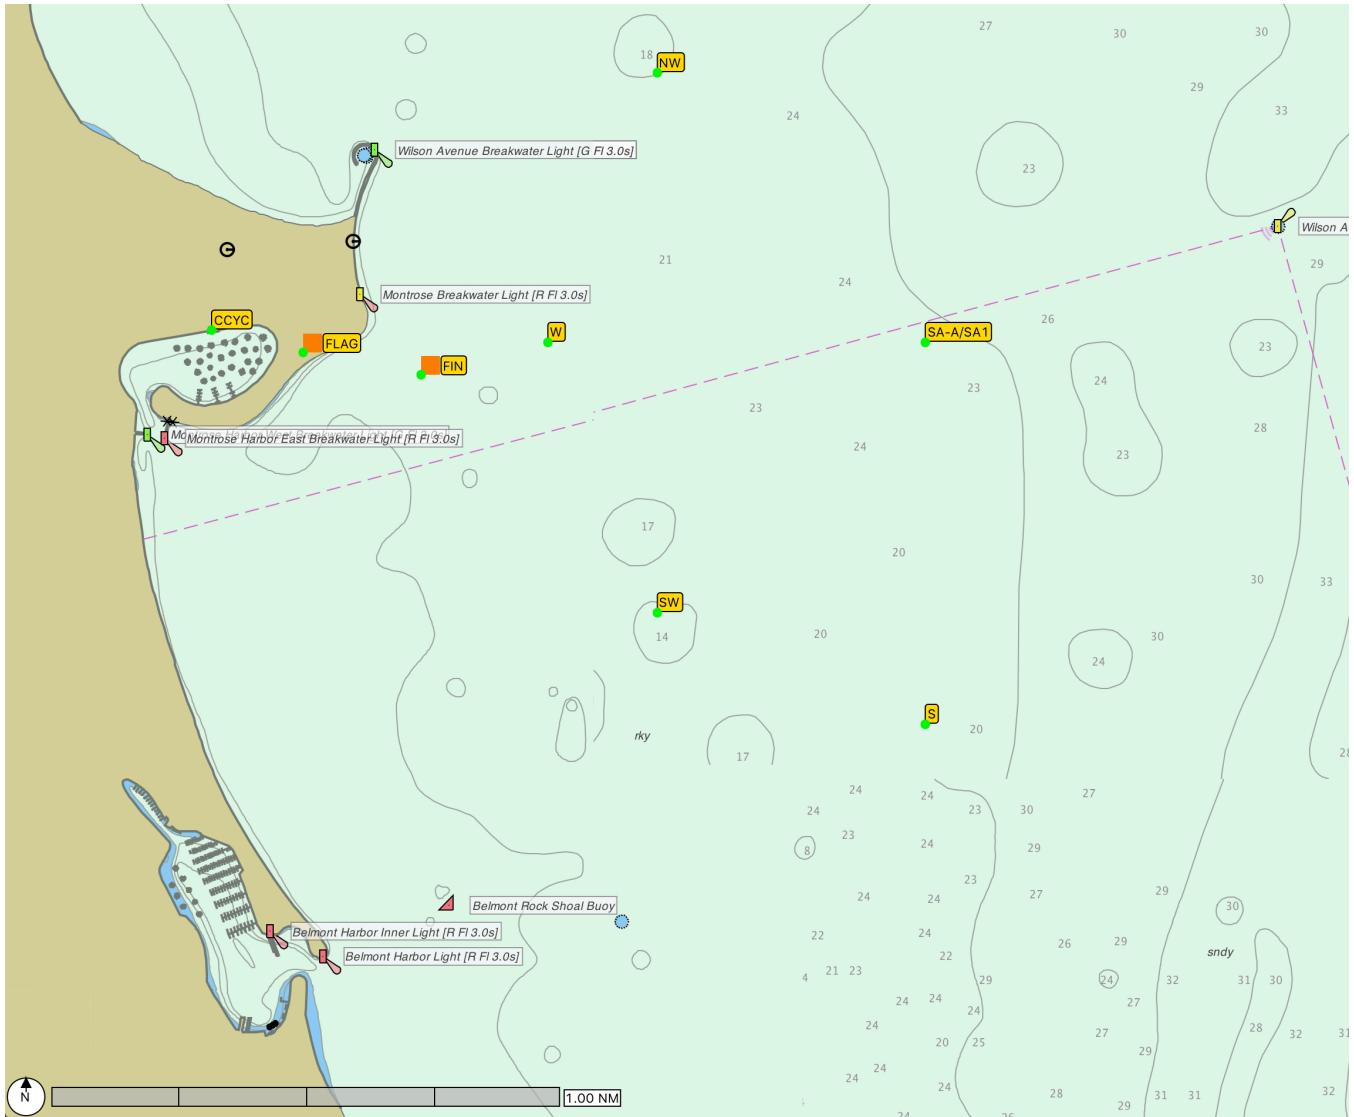

4. GOVERNMENT MARKS UTILIZED

NOTE: LAT / LONG in DEGREES & SECONDS			
USCG Marks	Approximate Latitude/Longitude		USCG Light List #
Dever Crib	N41-55-00	W087-34-18	20040
4 Mile Crib	N41-52-24	W087-32-42	19925
Clemson Shoals 'R-4' #4	N41-48-24.593	W087-32-04.756	19910

CHICAGO CORINTHIAN YACHT CLUB

SAILING INSTRUCTIONS

AMENDMENT #1

-- HOBELMAN Distance Regatta --

June 30, 2024

5. SEE FOLLOWING PAGES FOR COURSE DIAGRAMS.

- ALL MARKS DEPICTED

CHICAGO CORINTHIAN YACHT CLUB

SAILING INSTRUCTIONS

AMENDMENT #1

-- HOBELMAN Distance Regatta --

June 30, 2024

• START & FINISH MARK DETAILS

CHICAGO CORINTHIAN YACHT CLUB

SAILING INSTRUCTIONS

AMENDMENT #1

-- HOBELMAN Distance Regatta --

June 30, 2024

COURSE "E" (23.95NM)

CHICAGO CORINTHIAN YACHT CLUB

SAILING INSTRUCTIONS

AMENDMENT #1

-- HOBELMAN Distance Regatta --

June 30, 2024