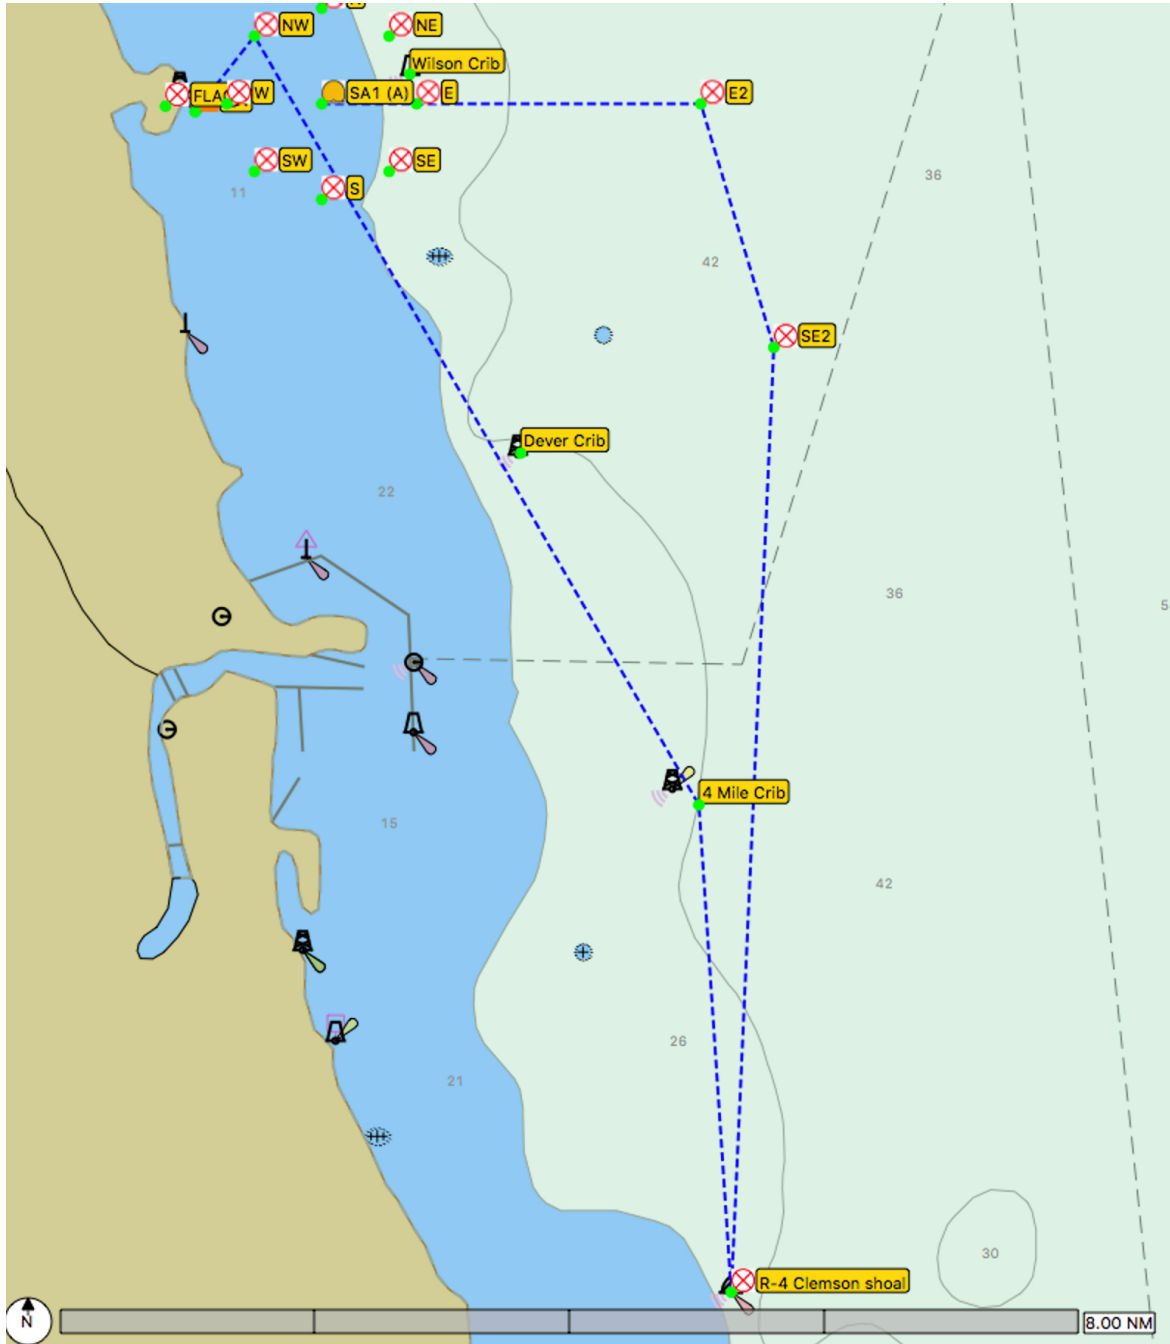

4. GOVERNMENT MARKS UTILIZED

NOTE: LAT / LONG in DEGREES & SECONDS			
USCG Marks	Approximate Latitude/Longitude		USCG Light List #
Dever Crib	N41-55-00	W087-34-18	20040
4 Mile Crib	N41-52-24	W087-32-42	19925
Clemson Shoals 'R-4' #4	N41-48-24.593	W087-32-04.756	19910

CHICAGO CORINTHIAN YACHT CLUB

SAILING INSTRUCTIONS

AMENDMENT #1

-- HOBELMAN Distance Regatta --

June 30, 2024

5. SEE FOLLOWING PAGES FOR COURSE DIAGRAMS.

- ALL MARKS DEPICTED

CHICAGO CORINTHIAN YACHT CLUB

SAILING INSTRUCTIONS

AMENDMENT #1

-- HOBELMAN Distance Regatta --

June 30, 2024

• START & FINISH MARK DETAILS

CHICAGO CORINTHIAN YACHT CLUB

SAILING INSTRUCTIONS

AMENDMENT #1

-- HOBELMAN Distance Regatta --

June 30, 2024

COURSE "E" (23.95NM)

CHICAGO CORINTHIAN YACHT CLUB

SAILING INSTRUCTIONS

AMENDMENT #1

-- HOBELMAN Distance Regatta --

June 30, 2024