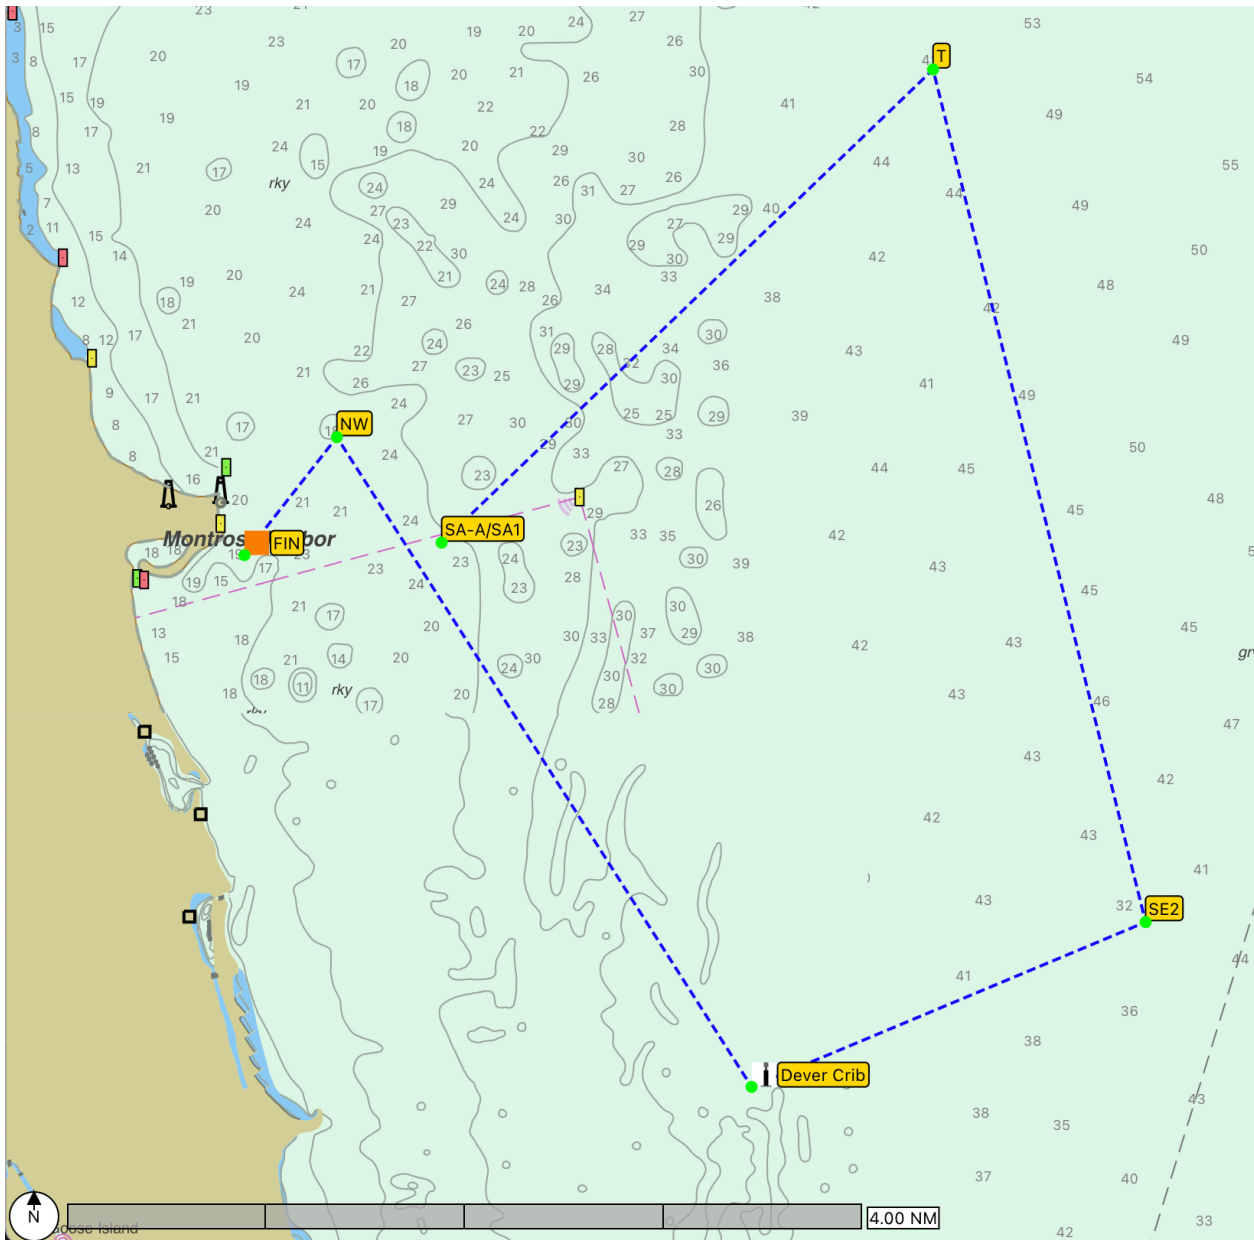

-- HOBELMAN Distance Regatta --

June 30, 2024

COURSE "E" (23.95NM)

CHICAGO CORINTHIAN YACHT CLUB

SAILING INSTRUCTIONS

AMENDMENT #1

-- HOBELMAN Distance Regatta --

June 30, 2024

COURSE "N" (21.33NM)

CHICAGO CORINTHIAN YACHT CLUB

SAILING INSTRUCTIONS

AMENDMENT #1

-- HOBELMAN Distance Regatta --

June 30, 2024

COURSE "NE" (19.21NM)

CHICAGO CORINTHIAN YACHT CLUB

SAILING INSTRUCTIONS

AMENDMENT #1

-- HOBELMAN Distance Regatta --

June 30, 2024

COURSE "NE-" (14.64NM)

CHICAGO CORINTHIAN YACHT CLUB

SAILING INSTRUCTIONS

AMENDMENT #1

-- HOBELMAN Distance Regatta --

June 30, 2024

COURSE "NW" (20.69NM)

CHICAGO CORINTHIAN YACHT CLUB

SAILING INSTRUCTIONS

AMENDMENT #1

-- HOBELMAN Distance Regatta --

June 30, 2024