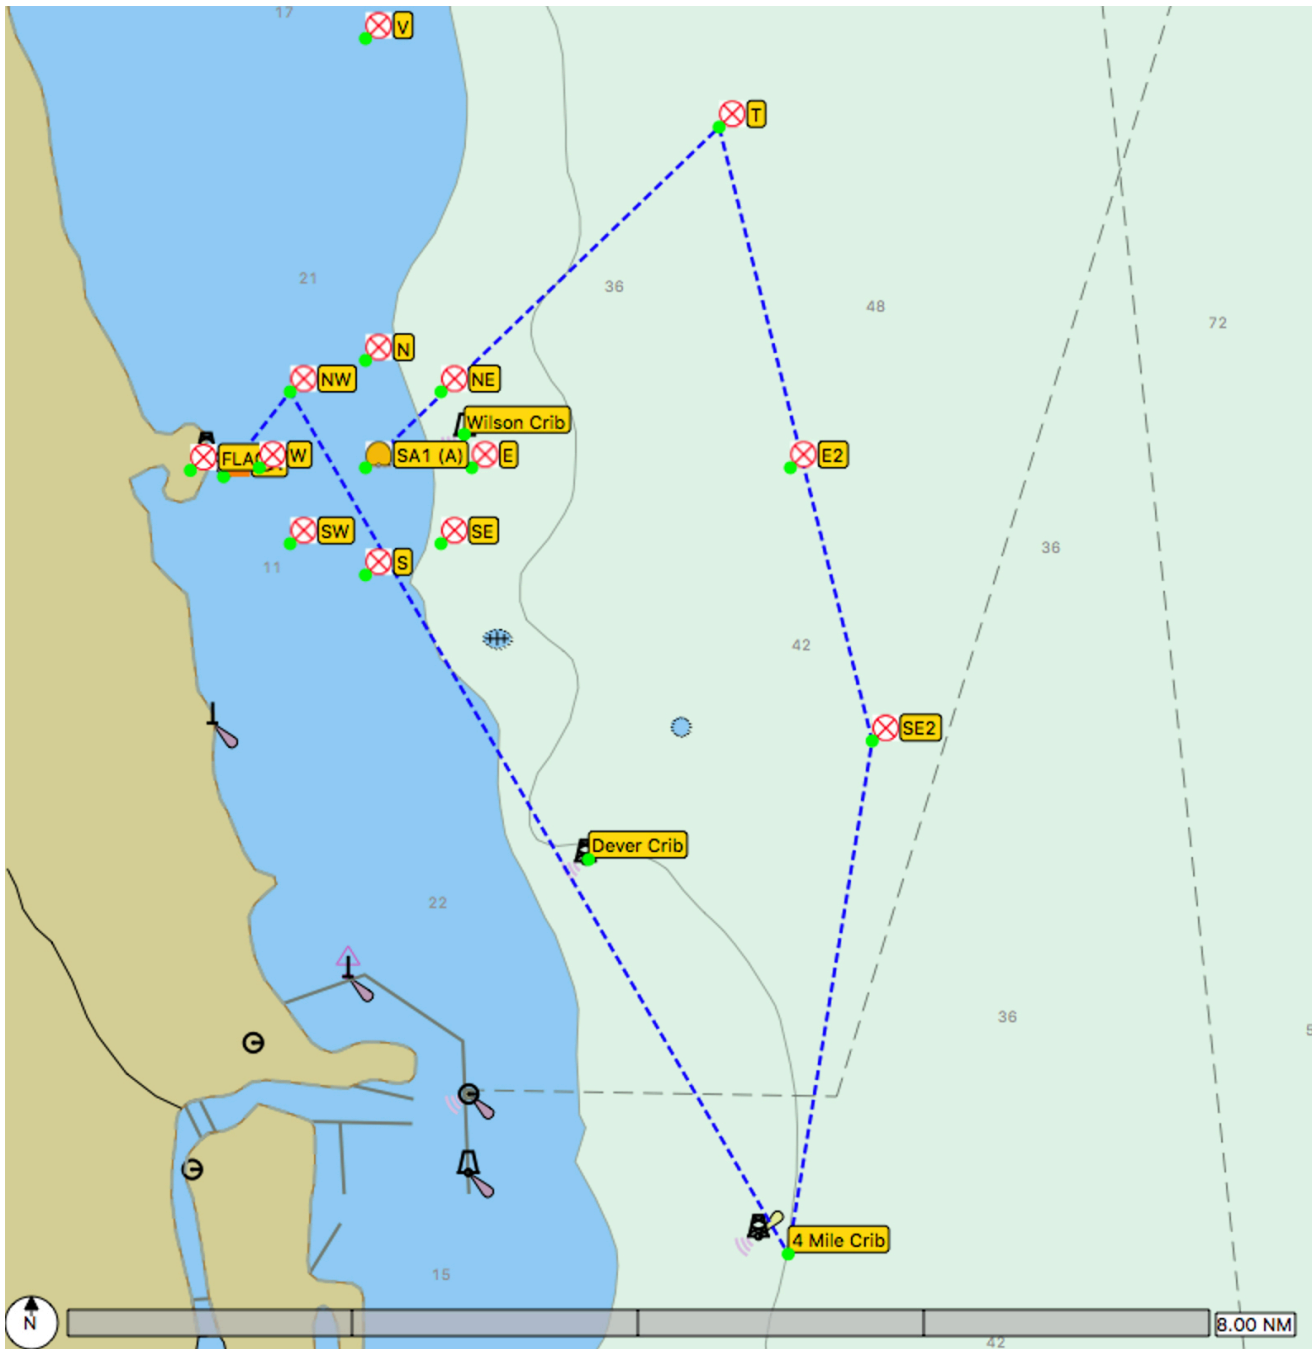

-- HOBELMAN Distance Regatta --

June 30, 2024

COURSE "E" (23.95NM)

CHICAGO CORINTHIAN YACHT CLUB

SAILING INSTRUCTIONS

AMENDMENT #1

-- HOBELMAN Distance Regatta --

June 30, 2024

COURSE "N" (21.33NM)

CHICAGO CORINTHIAN YACHT CLUB

SAILING INSTRUCTIONS

AMENDMENT #1

-- HOBELMAN Distance Regatta --

June 30, 2024

COURSE "NE" (19.21NM)

CHICAGO CORINTHIAN YACHT CLUB

SAILING INSTRUCTIONS

AMENDMENT #1

-- HOBELMAN Distance Regatta --

June 30, 2024

COURSE "NE-" (14.64NM)

CHICAGO CORINTHIAN YACHT CLUB

SAILING INSTRUCTIONS

AMENDMENT #1

-- HOBELMAN Distance Regatta --

June 30, 2024

COURSE "NW" (20.69NM)

CHICAGO CORINTHIAN YACHT CLUB

SAILING INSTRUCTIONS

AMENDMENT #1

-- HOBELMAN Distance Regatta --

June 30, 2024