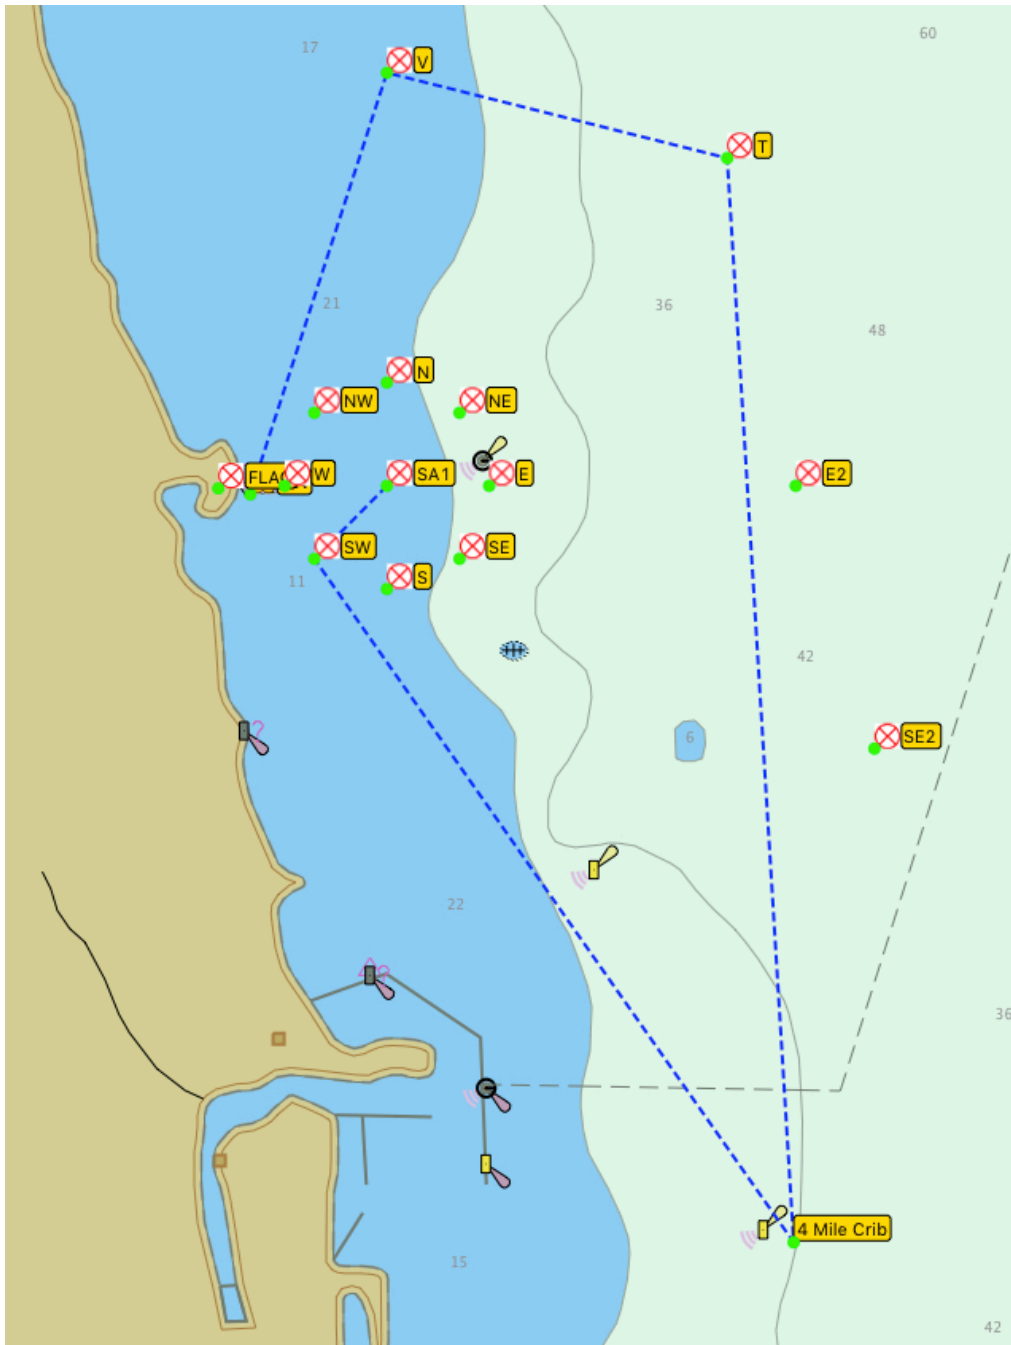

-- HOBELMAN Distance Regatta --

June 30, 2024

COURSE "NW" (20.69NM)

CHICAGO CORINTHIAN YACHT CLUB

SAILING INSTRUCTIONS

AMENDMENT #1

-- HOBELMAN Distance Regatta --

June 30, 2024

COURSE "S" (20.01NM)

CHICAGO CORINTHIAN YACHT CLUB

SAILING INSTRUCTIONS

AMENDMENT #1

-- HOBELMAN Distance Regatta --

June 30, 2024

COURSE "S-" (13.76NM)

CHICAGO CORINTHIAN YACHT CLUB

SAILING INSTRUCTIONS

AMENDMENT #1

-- HOBELMAN Distance Regatta --

June 30, 2024

COURSE "SE" (21.33NM)

CHICAGO CORINTHIAN YACHT CLUB

SAILING INSTRUCTIONS

AMENDMENT #1

-- HOBELMAN Distance Regatta --

June 30, 2024

COURSE "SW" (20.49NM)

CHICAGO CORINTHIAN YACHT CLUB

SAILING INSTRUCTIONS

AMENDMENT #1

-- HOBELMAN Distance Regatta --

June 30, 2024