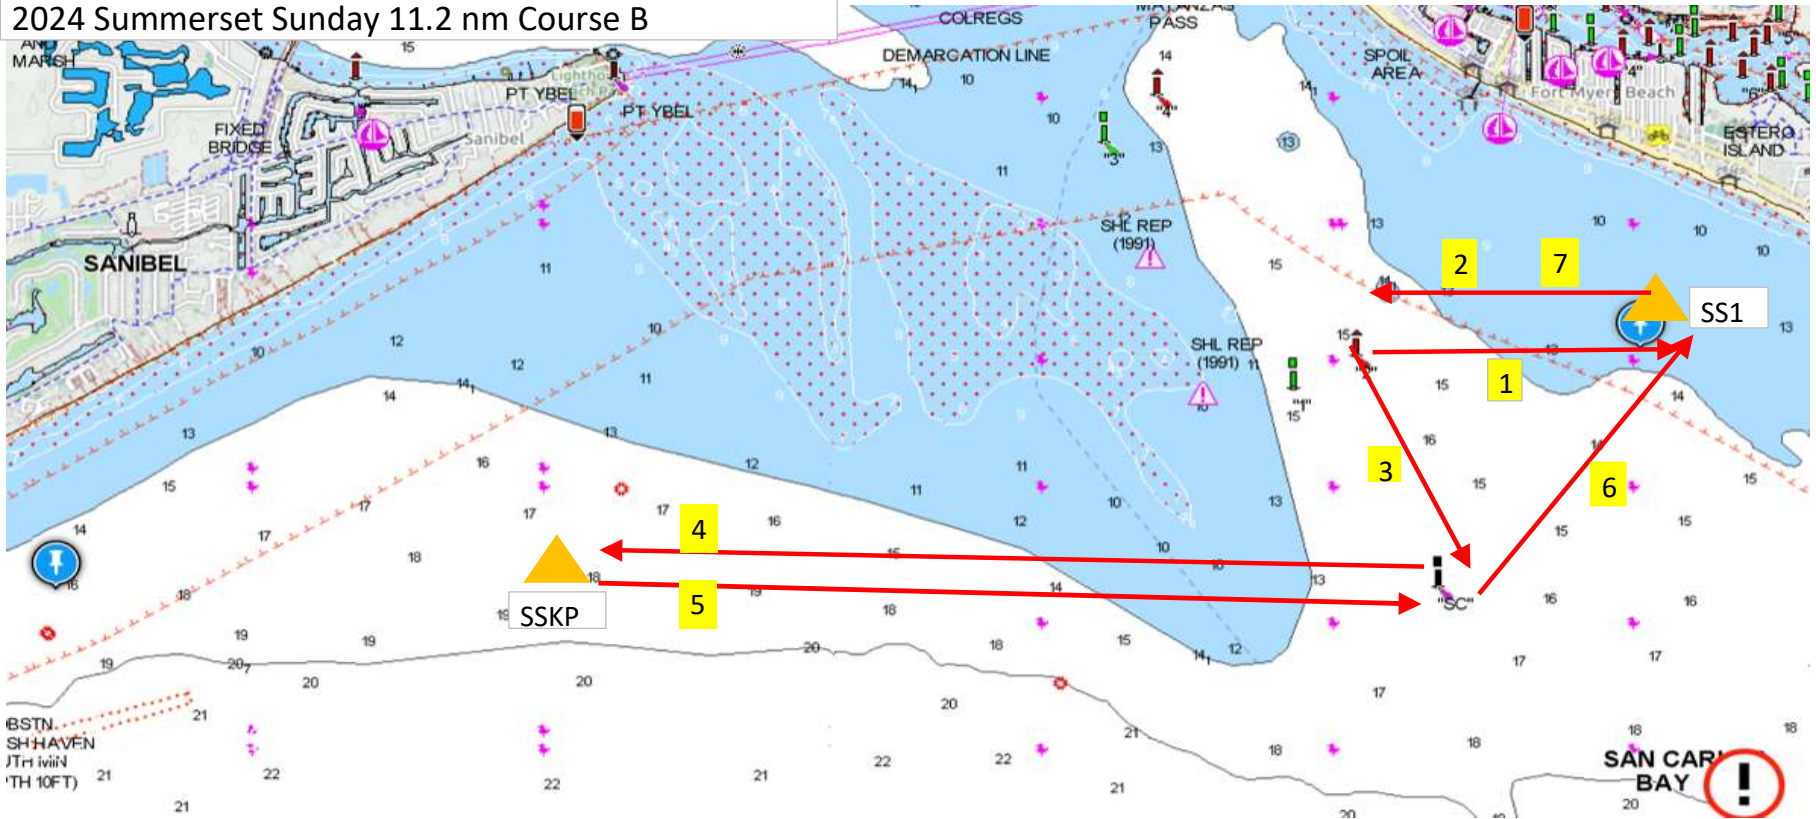

2024 Summerset Sunday 11.2 nm Course B

2024 Sunday 11.2 Course B

Leg	From	To	Round	Bearing	Distance (nm)
1	Start (R2)	SS1	Port	090	1.0
2	SS1	R2	Port	270	1.0
3	R2	SC	Starboard	153	1.0
4	SC	SSKP	Port	270	3.0
5	SSKP	SC	Port	090	3.0
6	SC	SS1	Port	038	1.2
7	SS1	Finish (R2)		301	1.0
Total					11.2

Mark Location

Mark	Long	Lat
Start (R2)	26° 26.065'	81° 57.883'
SS1	26° 26.069'	81° 56.736'
R4	26° 27.115'	81° 58.677'
SC	26° 25.137'	81° 57.548'
SSKP	26° 25.134'	82° 0.891'
Finish (R2)	26° 26.065'	81° 57.883'