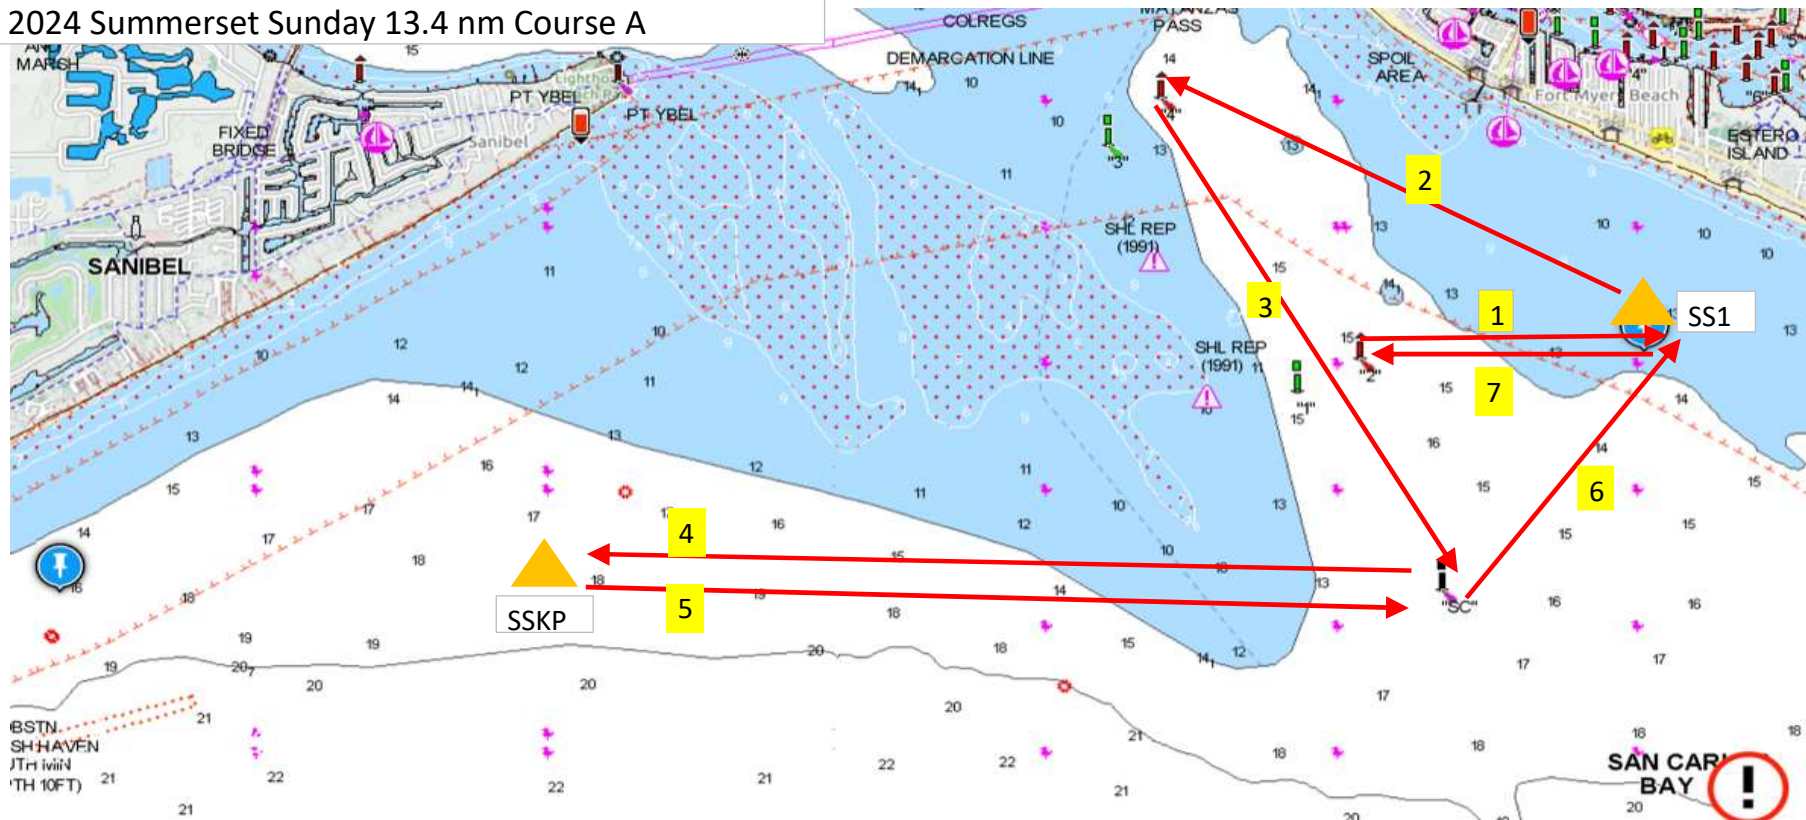

2024 Summerset Sunday 13.4 nm Course A

2024 Summerset Sunday 13.4 nm Course A

Leg	From	To	Round	Bearing	Distance (nm)
1	Start (R2)	SS1	Port	090	1.0
2	SS1	R4	Port	301	2.0
3	R4	SC	Starboard	153	2.2
4	SC	SSKP	Port	270	3.0
5	SSKP	SC	Port	090	3.0
6	SC	SS1	Port	038	1.2
7	SS1	Finish (R2)		301	1.0
Total					13.4

Mark Location

Mark	Long	Lat
Start (R2)	26° 26.065'	81° 57.883'
SS1	26° 26.069'	81° 56.736'
R4	26° 27.115'	81° 58.677'
SC	26° 25.137'	81° 57.548'
SSKP	26° 25.134'	82° 0.891'
Finish (R2)	26° 26.065'	81° 57.883'